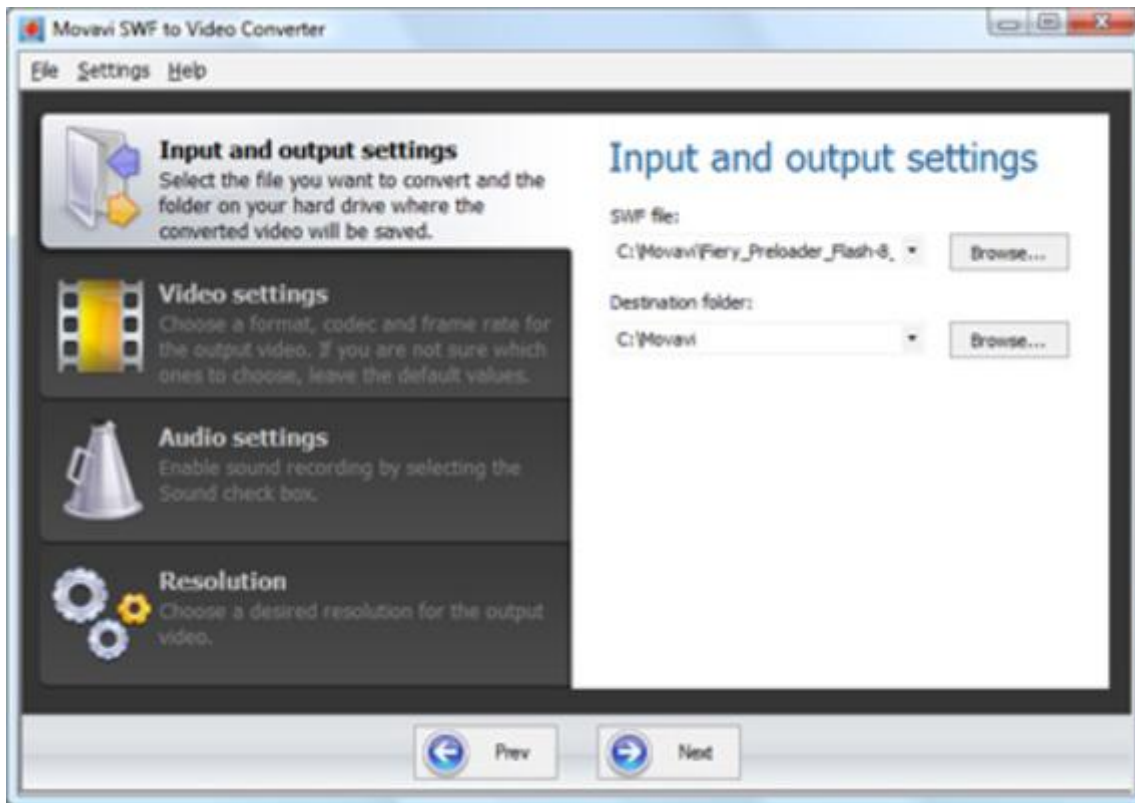

Movavi Swf To Video Converter 2.0 Business Edition

[DOWNLOAD HERE](#)

Movavi SWF to Video Converter 2 Business Edition lets users save files of the dominant format for animated vector graphics on the Web to various video formats, for use on portable devices or the web. Movavi SWF Converter lets you encode videos into MP4 format, too perfect for playing back on iPhone, iPod, Sony PSP, and other mobile devices. For commercial use in business or professional environment. Movavi SWF to Video Converter 2.0 Business Edition specifications: Download Size: 13713 KB Minimum Memory Required: RAM 512 MB Minimum Hard Drive Space Required: 300 MB Processor (CPU): Intel or AMD or compatible processors at 1 GHz minimum Display (Screen Resolution): Display graphics minimum resolution of 1024x768x32-bit color Other System Requirements: The most recent version of Adobe Flash Player for your browser. The most recent version of QuickTime Player for Windows for MOV-files processing Movavi SWF to Video Converter 2.0 Business Edition supportSupport email: support@movavi.comMovavi SWF to Video Converter 2.0 Business Edition manufacturerMovavi86 Frunze St., office 1207 630005 Novosibirskmovavi.comTags: swf to avi, swf to video, swf to avi conversion, swf to video converter, swf to mpeg4, swf to mpeg, swf to flv, convert swf to movie, swf