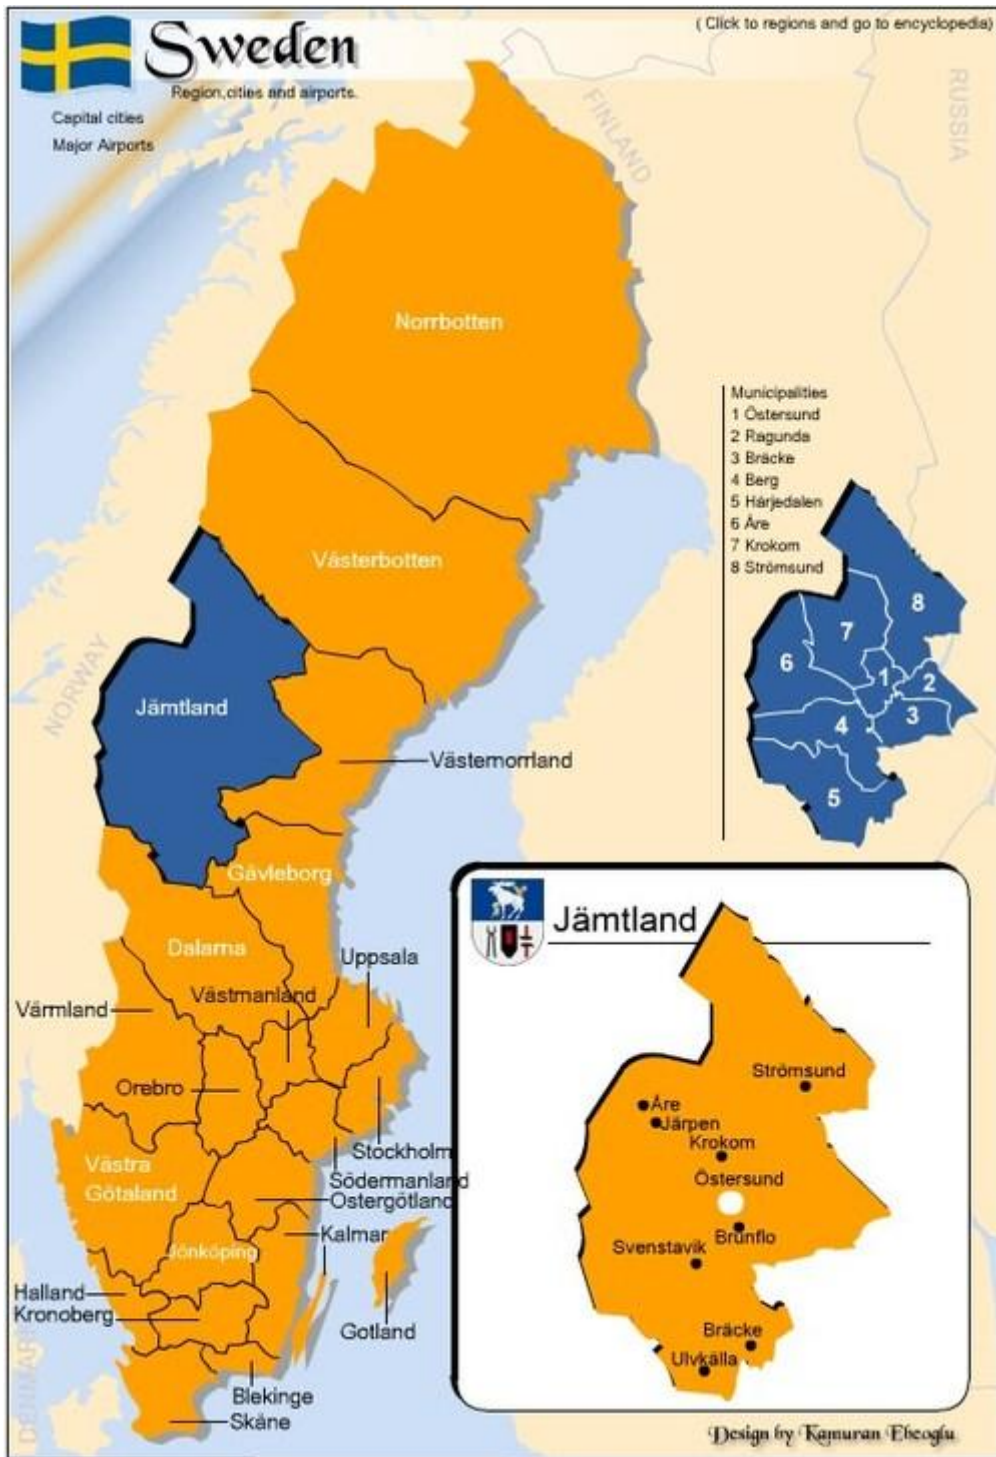

Sweden

[DOWNLOAD HERE](#)

Map Specification Product name :Sweden Number of Buttons:20 Buttons Clickable objects:20 Regions

Default Dimensions: 550x800px SWF-file size: 132 KB

[DOWNLOAD HERE](#)

Similar manuals:

[Small Copper Lycaena Phlaeas Sweden](#)

[Moss Bryum Sp Sweden](#)

[Cowslip Primula Veris Sweden](#)

[Ice Fishing In Sweden](#)

[Ice Fishing In Sweden](#)

[Ice Fishing In Sweden](#)

[Ice Fishing In Sweden](#)

[Ice Fishing In Sweden](#)

[Ice Fishing In Sweden](#)

[Ice Fishing In Sweden](#)

[Ice Fishing In Sweden](#)

[Ice Fishing In Sweden](#)

[Sunset At Lake In Sweden](#)

[Crane Grus Grus Cleaning His Feather Coat, Lake Hornborga, Sweden](#)

[Cranes Calling, Lake Hornborga, Sweden](#)

[Common Redshenk Searching For Food In Flatwater, Baltic Sea, Island Of Oeland, Sweden](#)

[Roe Deer Capreolus Capreolus Is Watching, Sweden](#)

[Barn Swallow Hirundo Rustica, Calling, Eketorp, Island Of Oeland, Sweden](#)