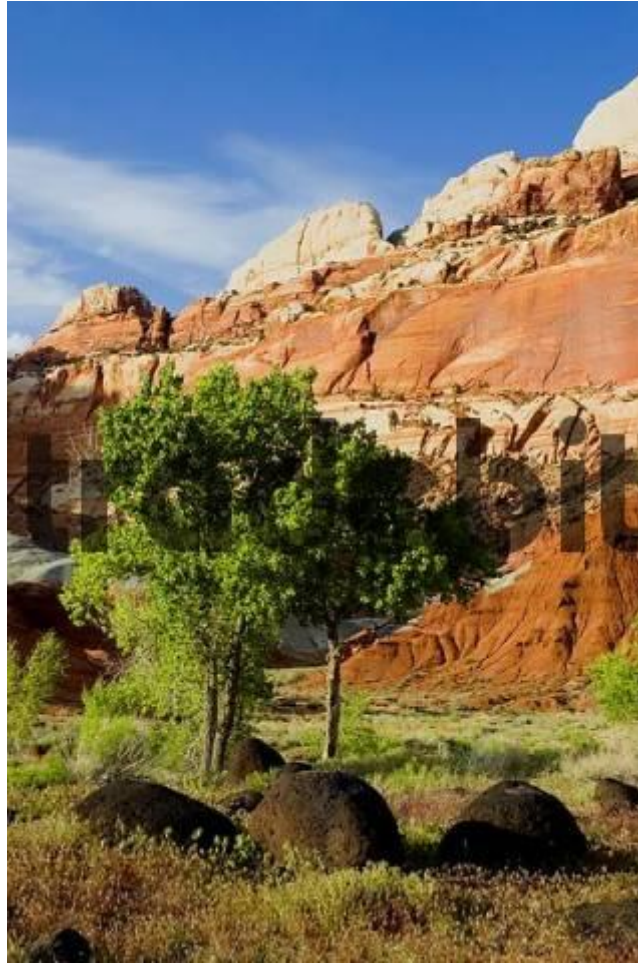

Sandstone Formation And Cottonwoods In Capitol Reef National Park Utah Usa

[DOWNLOAD HERE](#)

Fine Art Photography: sandstone formation and cottonwoods in Capitol Reef National Park Utah USA

Author: Daniel Meissner Date: 2005-11-17 Maximum available size: 18.2 Mpix.(3480 x 5233 pix.) Lowest

(724x469 pix.) resolution version: 85.- Euro (royalty free use on all media!) In cooperation with

imagebroker.net Relevant keywords for this picture: National, Park, Reef, USA, Utah, american, canyon,

color, colorado, colors, colours, contrasts, cottonwood, cottonwoods, country, desert, deserts, formation,

[The Castle And Cottonwood Trees In Capitol Reef National Park Utah USA](#)

[Sandstone Formation And Cottonwoods In Capitol Reef National Park Utah USA](#)

[Robin Hoods Bay, GBR, 17. Aug. 2005 - Coloured Front Doors In The Small Village Robin Hoods Bay.](#)