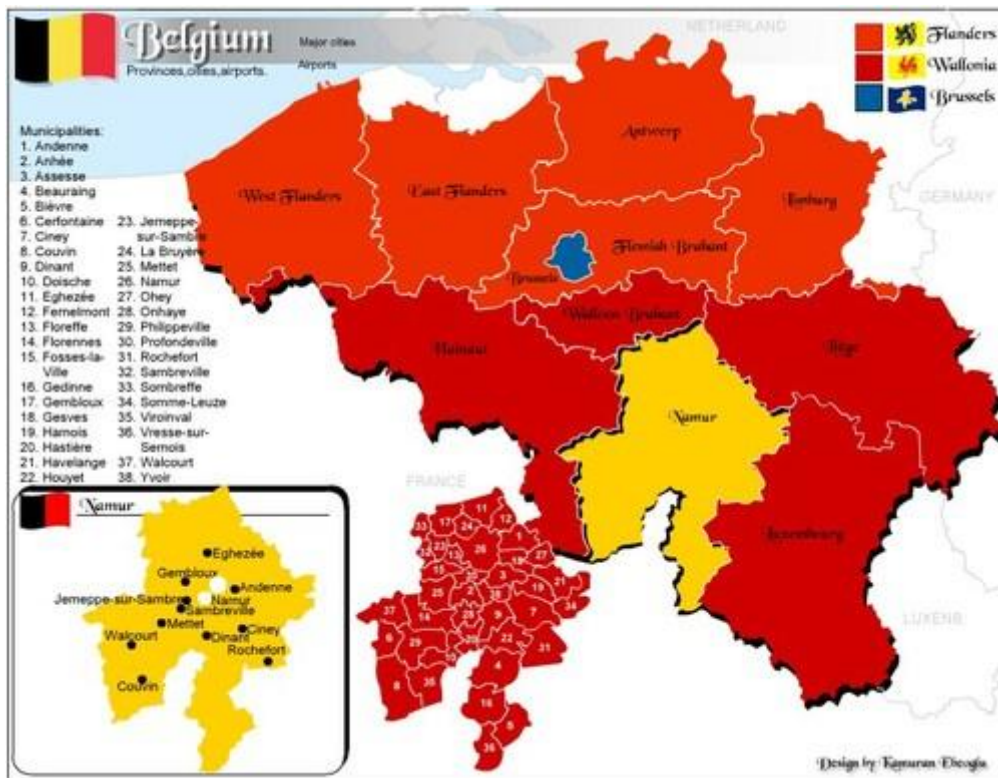

Belgium

[DOWNLOAD HERE](#)

Map Specification Product name :Belgium Number of Buttons:14 Buttons Clickable objects:14 States

Default Dimensions: 800x620px SWF-file size: 116 KB

[DOWNLOAD HERE](#)

Similar manuals:

[Town Hall In Gothic Style And Historic Houses In The City Of Leuven Belgium](#)

[Church Of St. Gummarus In Lier Belgium](#)

[Clock With Astronomic Scales On Tower Zimmerturm In Lier Belgium](#)

[Tower Belfried In The City Of Brugge Belgium](#)

[Tower Belfried And Historic Houses On Marketplace City Of Brugge Belgium](#)

[Figure Of A Giant At Procession In Period Dresses City Of Brugge Belgium](#)

[Head Of Dragon Figure Before Start Of Procession In Period Dresses City Of Brugge Belgium](#)