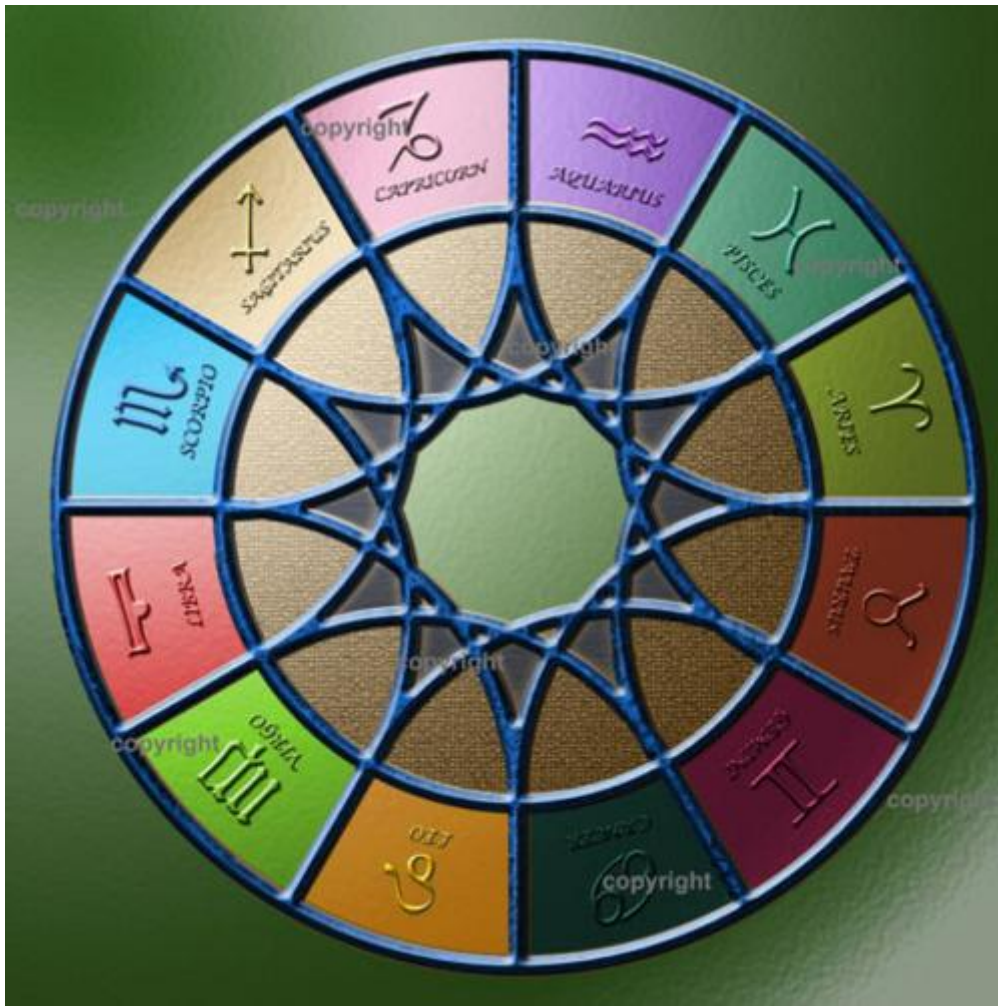

Zodiac

[DOWNLOAD HERE](#)

Illustration of zodiac symbols 3000 x 3000 - seller will resize to any size upon request purchased image does not have "copyright" labels on Tags: glass, glaze, zodiac, astrology, star, symbol, sign, month, calendar, date, rune, fate, destiny, capricorn, aquarius, pisces, aries, taurus, gemini, cancer, leo, virgo, libra, scorpio, sagittarius, january, february, march, april, may, june, july, august, september, october, november, december, birthday, horoscope, chart

[Historical Boundary Stone With Colored Heraldic Figure And Date Of The Year 1770](#)

[Bowl Full Of Filled Dates, Arabia](#)

[Dates](#)

[Dried Dates Phoenix Dactylifera](#)

[Dried Dates Phoenix Dactylifera](#)