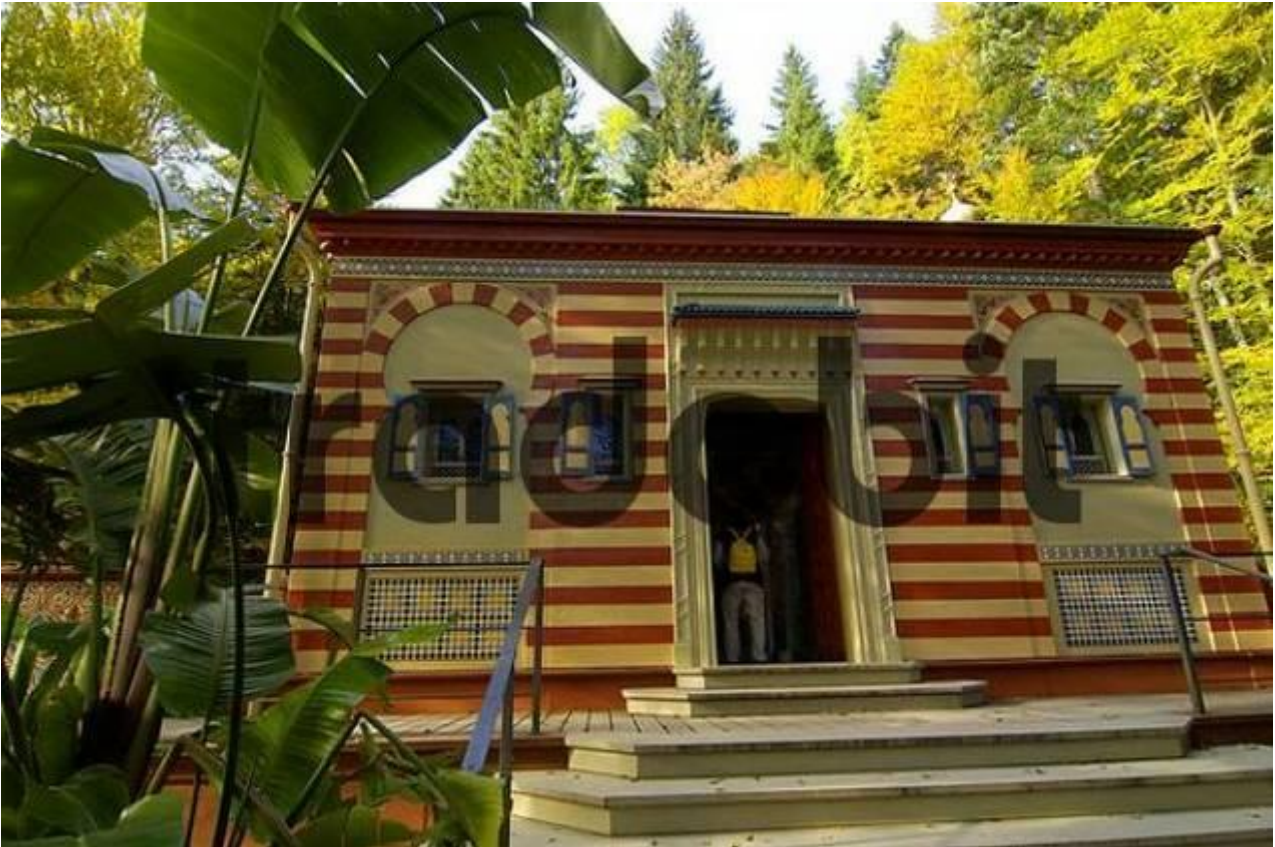

Oriental Pavilion At Linderhof Palace Bavaria Germany

[DOWNLOAD HERE](#)

Photo: oriental Pavilion at Linderhof Palace Bavaria Germany Author: Manfred Bail Date: 2005-11-21

Maximum available size: 18.2 Mpix.(5231 x 3474 pix.) Lowest (724x469 pix.) resolution version: 85.- Euro

(royalty free use on all media!) In cooperation with imagebroker.net Relevant keywords for this picture:

Bayern, Germany, Linderhof, Palace, Pavilion, buildings, cottage, gazebo, historical, house, oriental, palm, pavilion, wood.