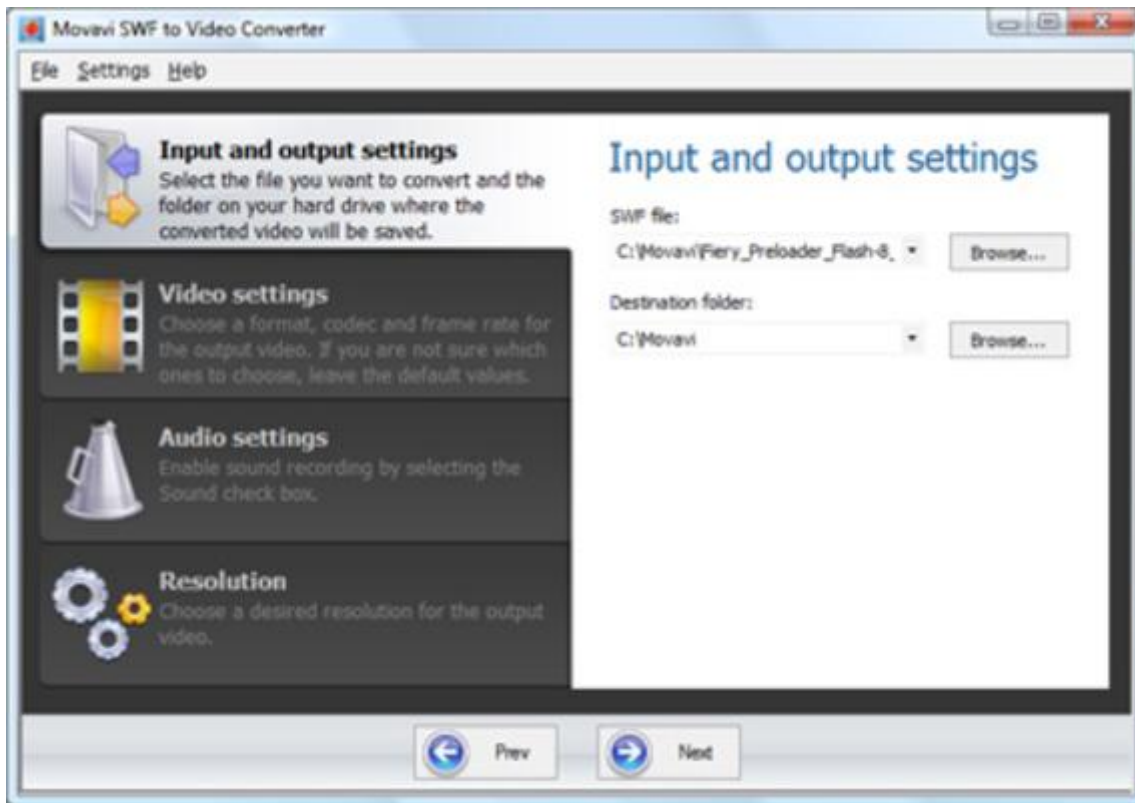

Movavi Swf To Video Converter 2.0 Personal Edition

[DOWNLOAD HERE](#)

Movavi SWF to Video Converter 2 Personal Edition lets users save files of the dominant format for animated vector graphics on the Web to various video formats, for use on portable devices or the web. Movavi SWF Converter lets you encode videos into MP4 format, too perfect for playing back on iPhone, iPod, Sony PSP, and other mobile devices. For personal use in non-business environment (e.g. home) Movavi SWF to Video Converter 2.0 Personal Edition specifications: Download Size: 13713 KB Minimum Memory Required: RAM 512 MB Minimum Hard Drive Space Required: 300 MB Processor (CPU): Intel or AMD or compatible processors at 1 GHz minimum Display (Screen Resolution): Display graphics minimum resolution of 1024x768x32-bit color Other System Requirements: The most recent version of Adobe Flash Player for your browser. The most recent version of QuickTime Player for Windows for MOV-files processing Movavi SWF to Video Converter 2.0 Personal Edition supportSupport email: support@movavi.com Movavi SWF to Video Converter 2.0 Personal Edition manufacturer Movavi 86 Frunze St., office 1207 630005 Novosibirsk movavi.com Tags: swf to avi, swf to video, swf to avi conversion, swf to video converter, swf to mpeg4, swf to mpeg, swf to flv, convert swf to movie, swf