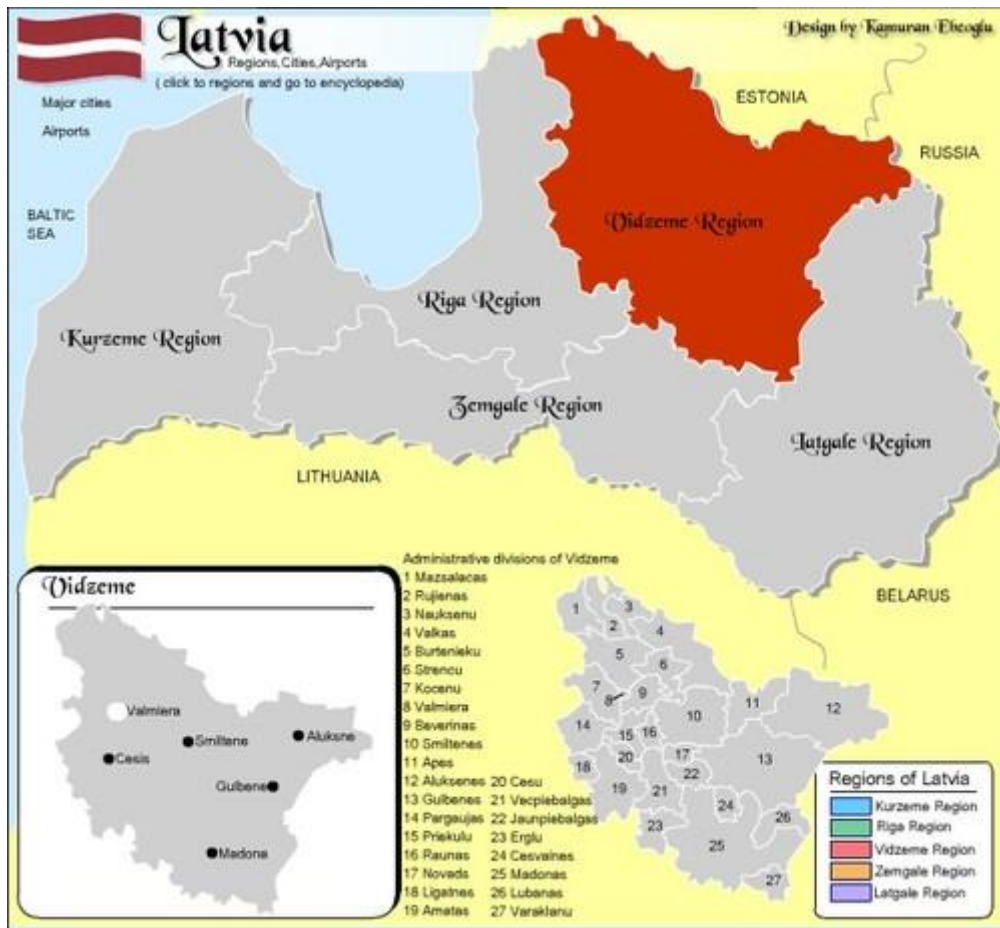

# Latvia

[DOWNLOAD HERE](#)

Map Specification Product name :Latvia Number of Buttons:5 Buttons Clickable objects:5 Regions Default  
Dimensions: 650x600px SWF-file size: 46 KB

[DOWNLOAD HERE](#)

## Similar manuals:

[White Stork Ciconia Ciconia, Gauja National Park, Riga, Latvia, Baltic States, Northeastern Europe](#)

[Gauja River With Devonian Sandstone Cliffs, Gauja National Park, Riga, Latvia, Baltic States, Northeastern Europe](#)

[Coniferous Forest, Gauja National Park, Riga, Latvia, Baltic States, Northeastern Europe](#)

[Moss Covered Tree Roots In Gauja National Park, Riga, Latvia, Baltic States, Northeastern Europe](#)

[Cablecar From Sigulda To Krimulda, Gauja National Park, Riga, Latvia, Baltic States, Northeastern Europe](#)

[Pine Forest, Latvia, Baltic States, Northeastern Europe](#)

[Satellite Image Of Latvia With The Country's Flag Covering It](#)

[Riga Is Proud To His Schwarzhaeupterhausand Ttogether With The Petri Church, Capital Riga, Latvia, Baltic States](#)