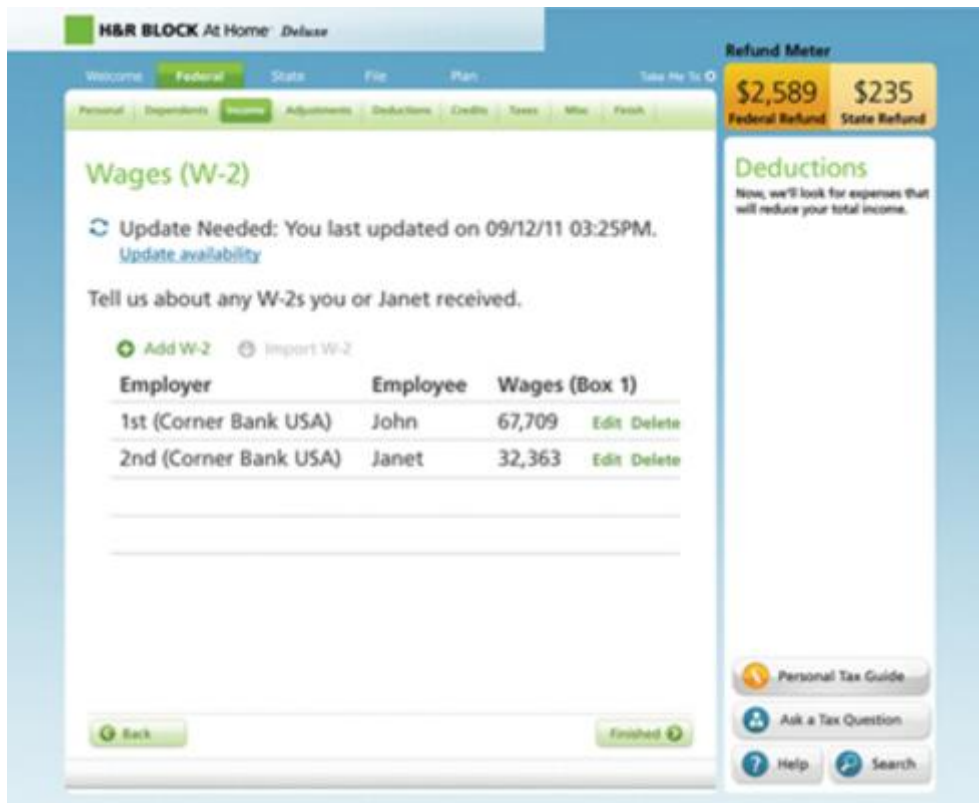

# H&R Block At Home Deluxe 2012

[DOWNLOAD HERE](#)

HR Block At Home Deluxe includes everything your customers need to easily complete their federal taxes with the HR Block tax expertise they trust. The program includes advanced tools and guidance for homeowners and investors, as well as personalized tax guidance and audit support. H&R Block At Home Deluxe 2012 specifications: Download Size: 51367 KB Internet Access: INTERNET CONNECTION REQUIRED for updates, state downloads, and e-file. Minimum Hard Drive Space Required: 170 MB hard drive space for HR Block At Home Display (Screen Resolution): 1024x768, SVGA color monitor Video Card: Speakers and Sound Card required for videos/animations Web Browser: Windows: Internet Explorer 6.0 or greater Other System Requirements: Windows XP/Windows Vista/Windows 7 H&R Block At Home Deluxe 2012 supportPhone: 1-888-482-9288 H&R Block At Home Deluxe 2012 manufacturerHRB Digital, LLC One H&R Block Way 64105 Kansas City hrblock.com

[DOWNLOAD HERE](#)