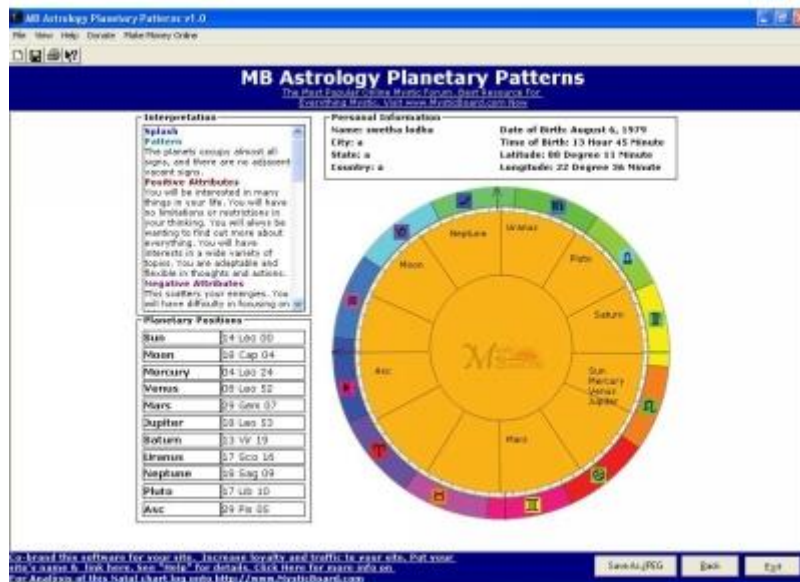

# Astrology Planetary Patterns Chart

[DOWNLOAD HERE](#)

MB Astrology Planetary Patterns Software finds the planetary patterns as they are displayed in your astrology natal chart and tells you the influences of the astrological planets considering their planetary patterns or planet positions. The interpretation of planetary patterns as delivered by MB Astrology Planetary Patterns Software includes the influences of the planets as they vary according to the locomotive pattern, splash pattern and bundle pattern. The influences of the astrology planets on the various aspects of the personal as well as professional lives of the individuals depend very much on the planet patterns at the time of your birth. For instance the influence of Mars, if positioned in the 5th house, is different from its influence if it is placed in the 7th house. Again, if the planetary patterns in your natal chart show Mercury and Jupiter to be placed in the same house, their impact on the nature and personality traits and even on the basic and natural tendencies of an individual would vary from their usual type of influences. If you want to get your astrology natal chart that presents the astrology planetary patterns, you should download MB Astrology Planetary Patterns Software and get a free planetary pattern analysis. This unique software also explains to you the influence of the astrology planets taking into account their planetary patterns. It is a very simple and easy-to-run astrology tool. You can download MB Astrology Planetary Patterns Software absolutely for free. Please read the license-personal-use.txt and Install-Readme.txt.

[DOWNLOAD HERE](#)

Similar manuals:

[Astrology Planetary Patterns Chart](#)