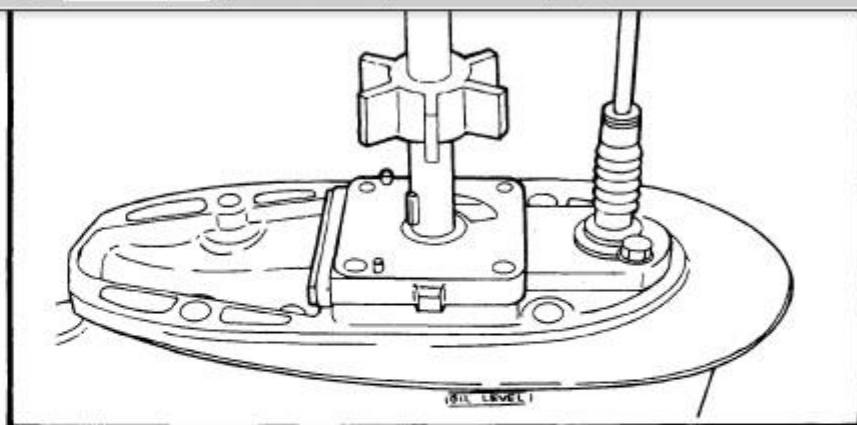

1995 Yamaha C25 Hp Outboard Service Repair Manual

/ 140

on the oil-seal housing.
4) Install a new key in the shaft, and insert a new

5) Grease the impeller, and pump housing, turning then tighten the bolts

165000-0

LOWER UNIT LEAKAGE

- 1) Tighten the gear oil-dipstick, connect the tester to the
- 2) Pump the tester, and 100 kpa (1.0 kgf/cm²)
- 3) Check that the pressure (1.0 kgf/cm² 14.2 psi)

NOTE: _____

If the pressure falls, the leak