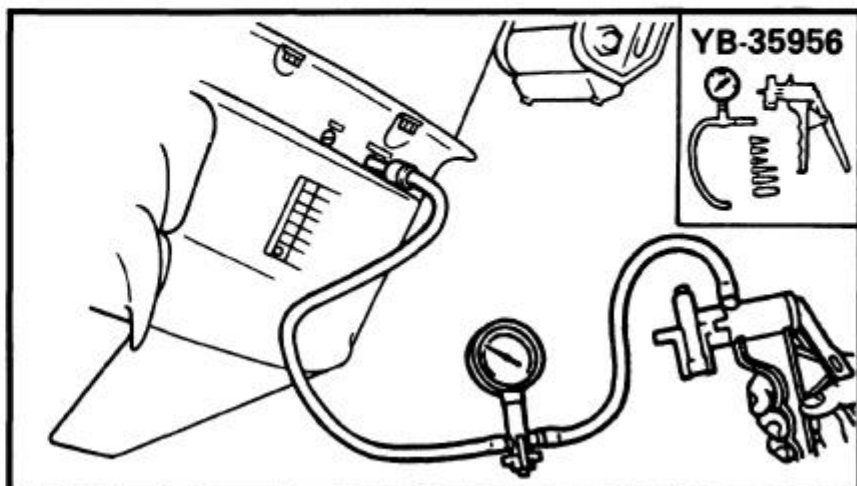

1995 Yamaha C25 Hp Outboard Service Repair Manual

/ 140

on the oil-seal housing.
4) Install a new key in the shaft, and insert a new

5) Grease the impeller, and pump housing, turning then tighten the bolts

165000-0

LOWER UNIT LEAKAGE

- 1) Tighten the gear oil-dipstick, connect the tester to the
- 2) Pump the tester, and 100 kpa (1.0 kgf/cm²)
- 3) Check that the pressure (1.0 kgf/cm² 14.2 psi)

NOTE: _____

If the pressure falls, the leak