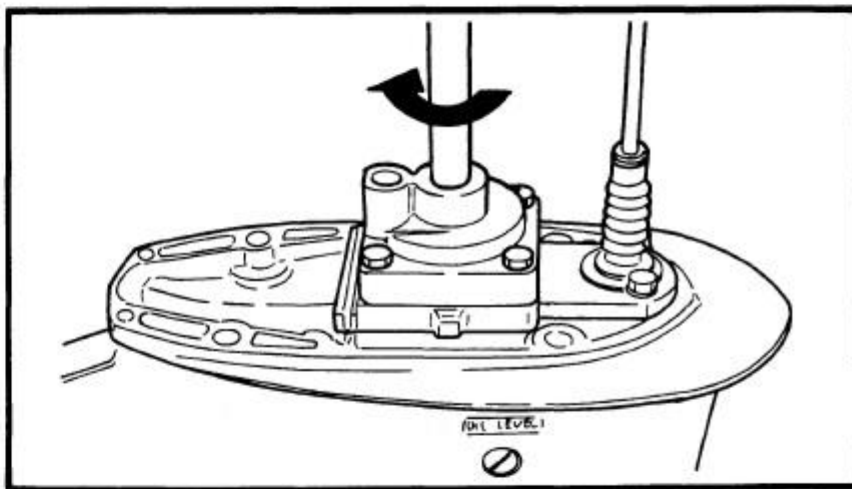

4) Install a new key in the shaft, and insert a new

5) Grease the impeller, and pump housing, turning then tighten the bolts

165000-0

LOWER UNIT LEAKAGE

- 1) Tighten the gear oil-dipstick, connect the tester to the
- 2) Pump the tester, and 100 kpa (1.0 kgf/cm²)
- 3) Check that the pressure (1.0 kgf/cm² 14.2 psi)

NOTE: _____

If the pressure falls, the leak

[DOWNLOAD HERE](#)

This manual covers 2004 Yamaha Z175 HP outboards. The information has been compiled to provide the mechanic with an easy to read, handy reference that contains comprehensive explanation of all disassembly, repair, assembly and inspection operations. Each chapter provides exploded diagrams before each disassembly section for ease in identifying the correct disassembly and assembly procedures. The manual is completely bookmarked and searchable. It covers everything about the motor.s