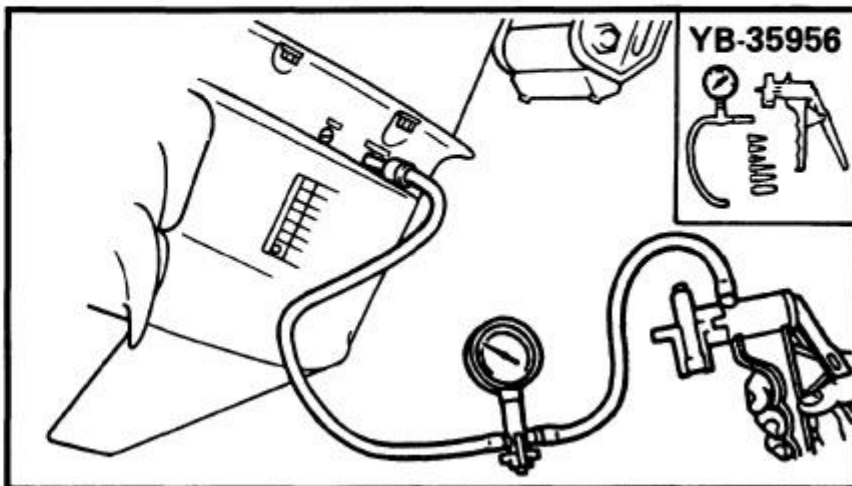

4) Install a new key in the shaft, and insert a new

5) Grease the impeller, and pump housing, turning then tighten the bolts

165000-0

LOWER UNIT LEAKAGE

- 1) Tighten the gear oil-dipstick, connect the tester to the
- 2) Pump the tester, and 100 kpa (1.0 kgf/cm²)
- 3) Check that the pressure (1.0 kgf/cm² 14.2 psi)

NOTE: _____

If the pressure falls, the leak

[DOWNLOAD HERE](#)

This manual covers 2004 Yamaha Z175 HP outboards. The information has been compiled to provide the mechanic with an easy to read, handy reference that contains comprehensive explanation of all disassembly, repair, assembly and inspection operations. Each chapter provides exploded diagrams before each disassembly section for ease in identifying the correct disassembly and assembly procedures. The manual is completely bookmarked and searchable. It covers everything about the motor.s