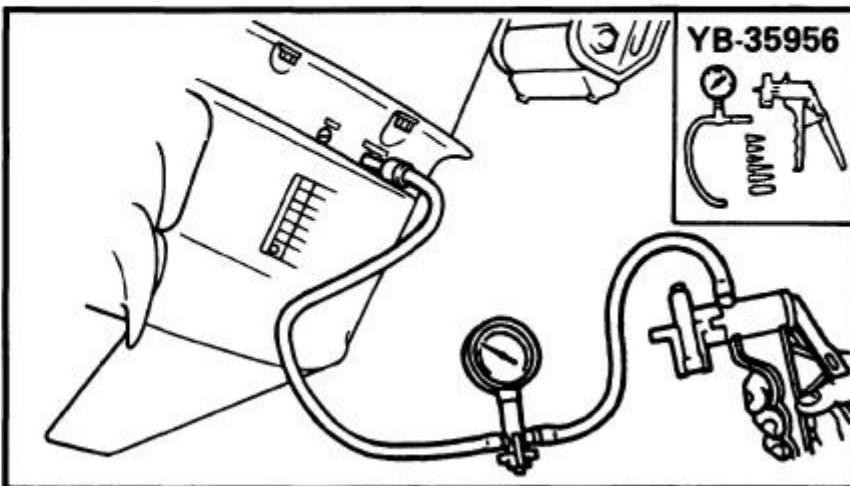

4) Install a new key in the shaft, and insert a new...

5) Grease the impeller, and pump housing, turning... then tighten the bolts...

165000-0

LOWER UNIT LEAKAGE

- 1) Tighten the gear oil-d... nect the tester to the...
- 2) Pump the tester, and... 100 kpa (1.0 kgf/cm²)
- 3) Check that the pressu... (1.0 kgf/cm² 14.2 psi)