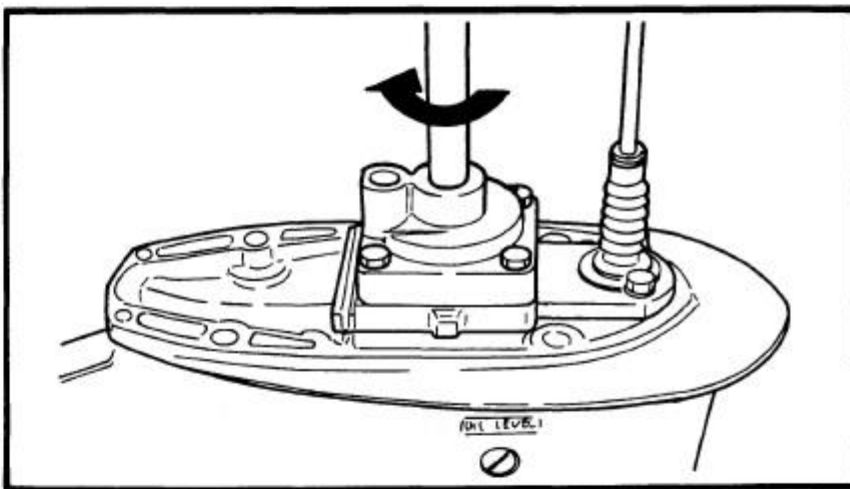

4) Install a new key in the shaft, and insert a new...

5) Grease the impeller, and pump housing, turning... then tighten the bolts...

165000-0

LOWER UNIT LEAKAGE

- 1) Tighten the gear oil-d... nect the tester to the...
- 2) Pump the tester, and... 100 kpa (1.0 kgf/cm²)
- 3) Check that the pressu... (1.0 kgf/cm² 14.2 psi)

NOTE: _____

If the pressure falls, the lea...

[DOWNLOAD HERE](#)

This manual covers 1999 Yamaha S200 HP outboards. The information has been compiled to provide the mechanic with an easy to read, handy reference that contains comprehensive explanation of all disassembly, repair, assembly and inspection operations. Each chapter provides exploded diagrams before each disassembly section for ease in identifying the correct disassembly and assembly procedures. The manual is completely bookmarked and searchable. It covers everything about the motor.s