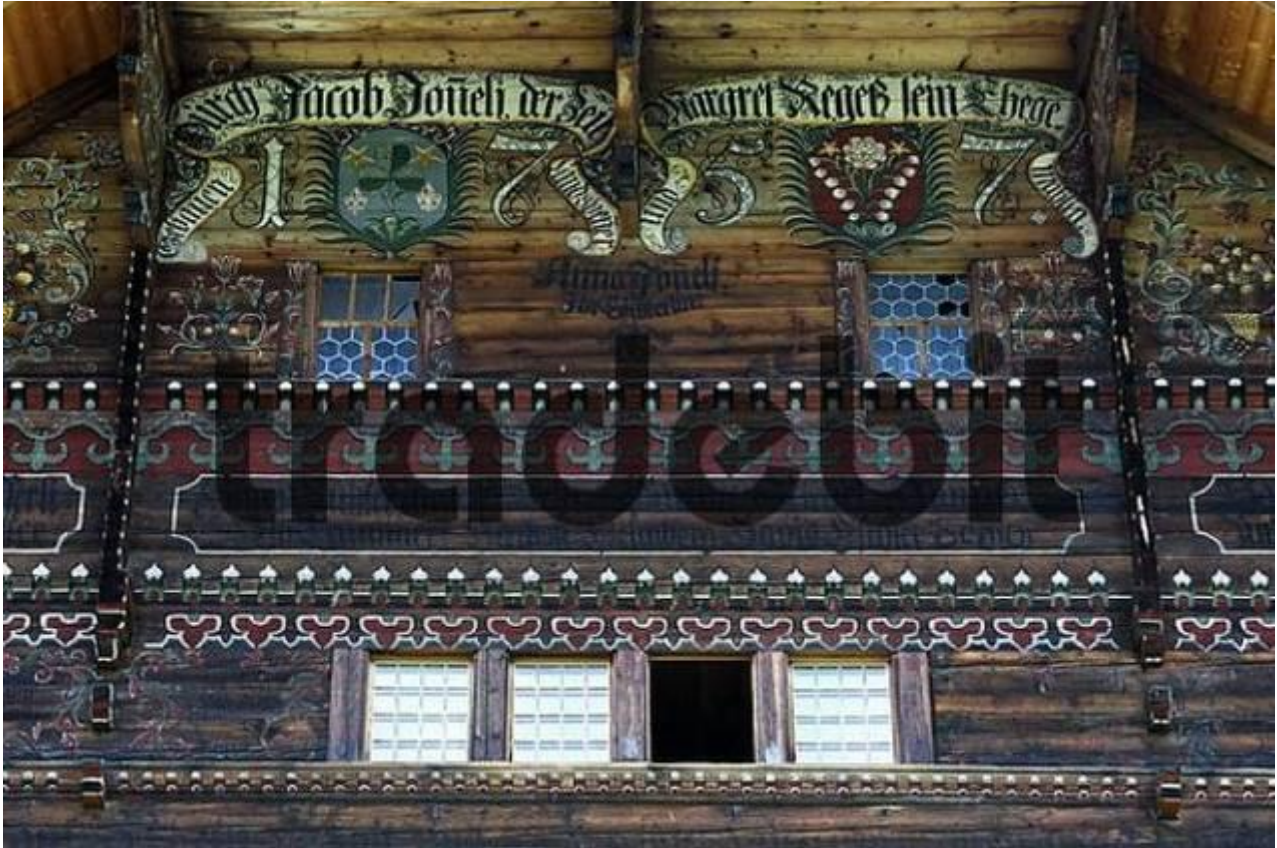

## Vennerhaus, Ornate Simmental Farmhouse, Bunschen, Simmental, Switzerland

[DOWNLOAD HERE](#)

Photos: Vennerhaus, Ornate Simmental farmhouse, Bunschen, Simmental, Switzerland Author: Guenter Fischer Date: 2007-04-29 Maximum available size: 18.2 Mpix.(5231 x 3474 pix.) Lowest (724x469 pix.) resolution version: 85.- Euro (royalty free use on all media!) In cooperation with imagebroker.net Relevant keywords for this picture: Chalet, Ornate, Simmental, Swiss, Switzerland, architecture, art, artistic, building, buildings, customs, farmhouse, folk, folklore, gable, historic, historical, homestead, house, houses, renovation, restoration, restored, rural, stylish, tradition, traditional, village, window, work. Tags: renovated, timber, guenter fischer