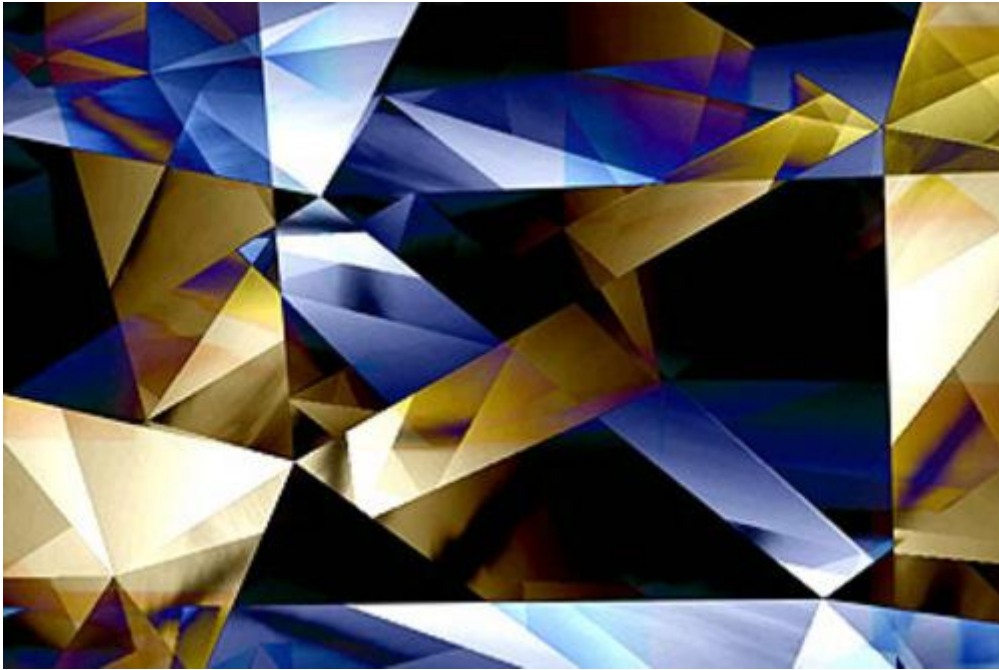

## Video-fuel.com - 0128 - Jello Metal Flavor

[DOWNLOAD HERE](#)

Video-Fuel- Royalty Free Pro Animated Background Seamlessly Loopable - NTSC - Quicktime format - 15 sec. duration. Tags: dvd

[DOWNLOAD HERE](#)