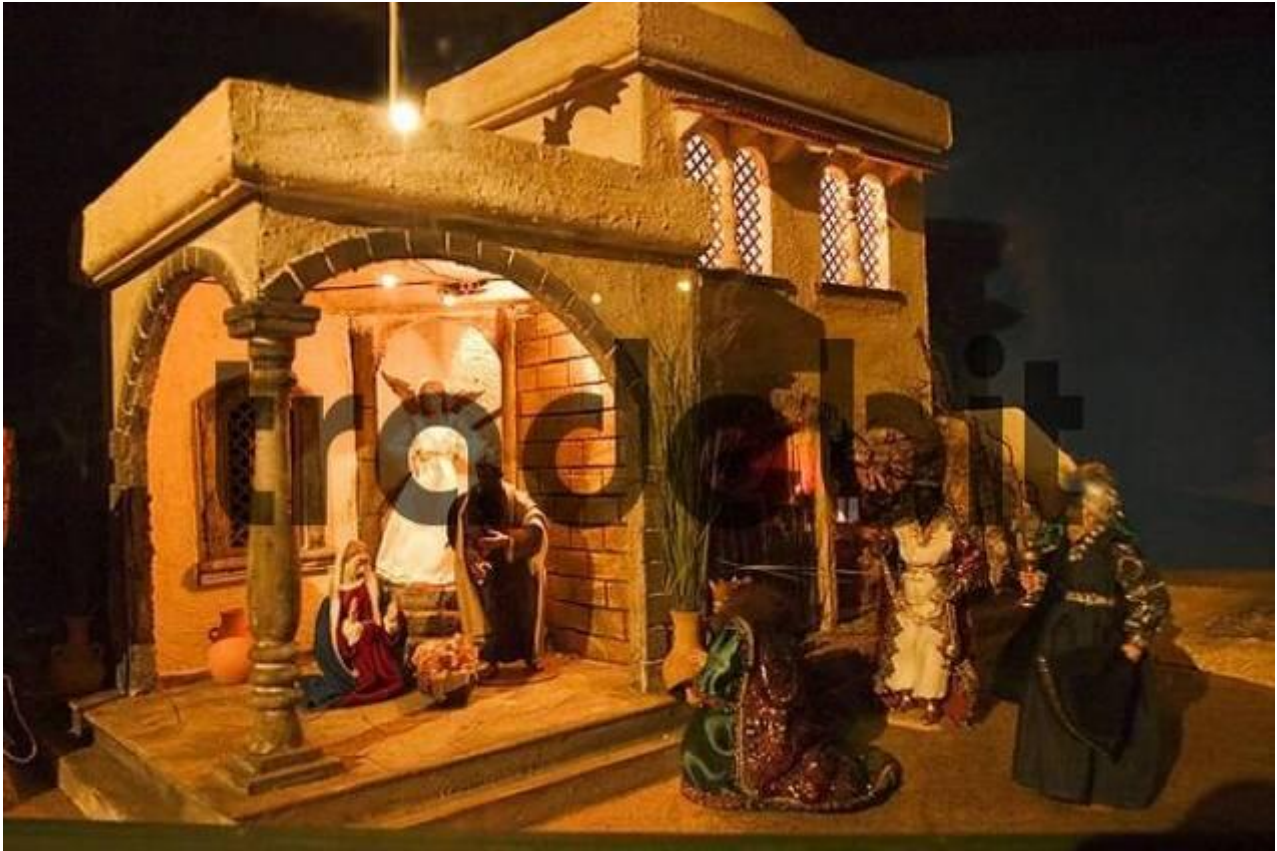

BRD Germany Bavaria Upper Bavaria Munich Castle Blutenburg Christmas Fair Christmas Grib With Diverent Motives

[DOWNLOAD HERE](#)

Photografie: BRD Germany Bavaria Upper Bavaria Munich Castle Blutenburg Christmas Fair Christmas Grib with diverent Motives Author: Ferdinand Hollweck Date: 2005-03-15 Maximum available size: 18.2 Mpix.(5222 x 3481 pix.) Lowest (724x469 pix.) resolution version: 85.- Euro (royalty free use on all media!) In cooperation with imagebroker.net Relevant keywords for this picture: BRD, Bavaria, Bayern, Blutenburg, Capital, Castle, Crip, Europe, Fair, Germany, Grib, Munich, Upper, diverent.

[Angel Christmas Decoration Symbol](#)

[Angel Christmas Decoration Symbol](#)

[Angel Christmas Decoration Symbol](#)

[Santa Claus On A Float Travel Winter Holidays Christmas Is All Over The World](#)

[Chirstmas Presents Under The Christmastree](#)

[Marien-Place With St.Marys Column And Townhall At Christmas Bavaria Germany](#)

[Chapel With Christmastree At Dusk Upper Bavaria, Germany](#)

[Chapel With Christmastree At Full Moon Upper Bavaria, Germany](#)