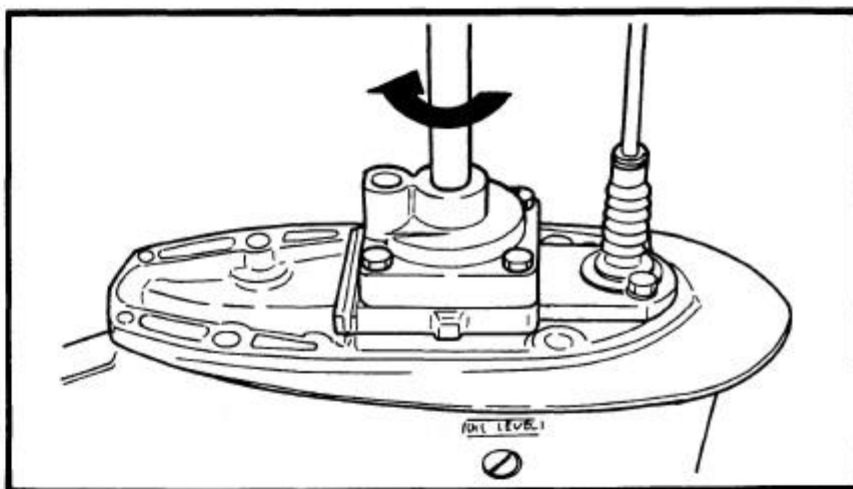

1985 Yamaha 40 Hp Outboard Service Repair Manual

4) Install a new key in the shaft, and insert a new

5) Grease the impeller, and pump housing, turning then tighten the bolts

165000-0

LOWER UNIT LEAKAGE

- 1) Tighten the gear oil-d, nect the tester to the
- 2) Pump the tester, and 100 kpa (1.0 kgf/cm²)
- 3) Check that the pressu (1.0 kgf/cm² 14.2 psi)