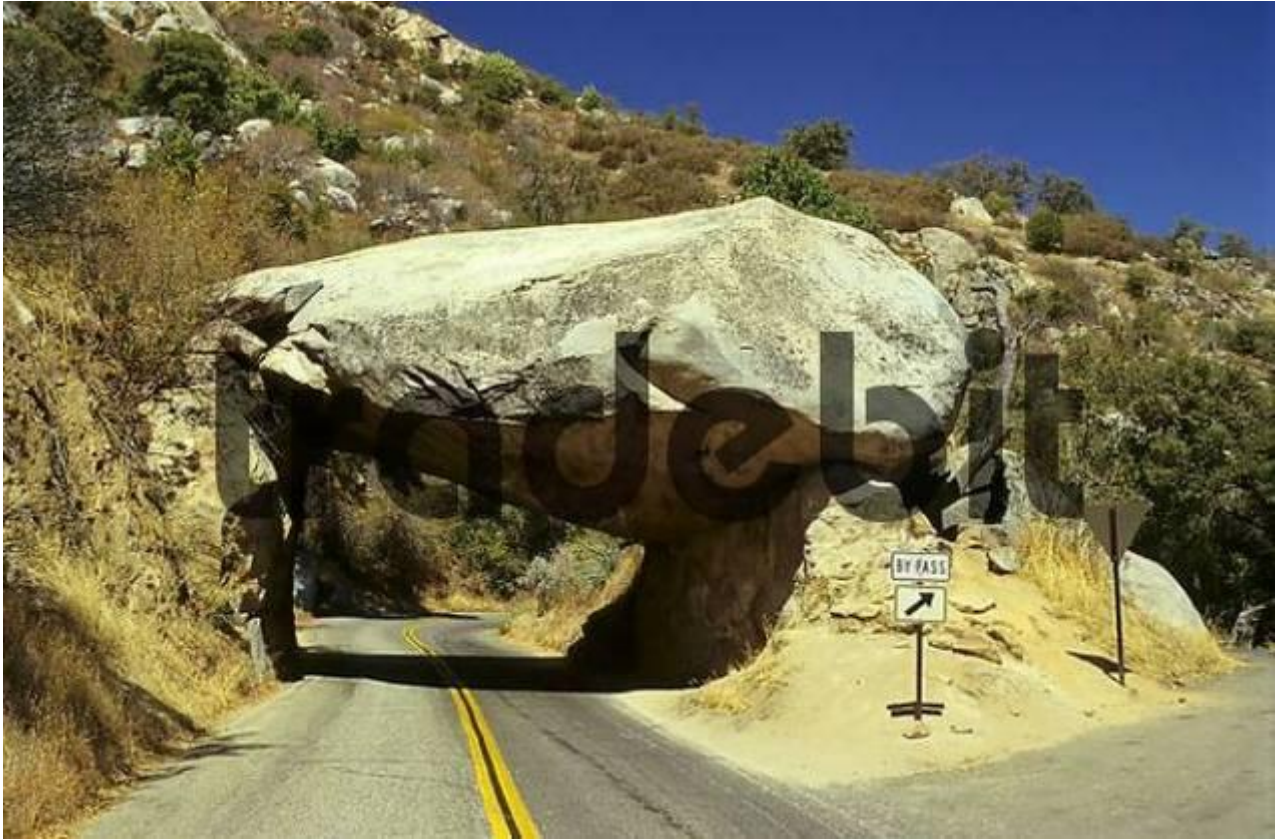

Big Rock Lying Above A Road In The Sierra Nevada, California, Usa

[DOWNLOAD HERE](#)

Photo: Big rock lying above a road in the Sierra Nevada, California, USA Author: Carsten Leuzinger Date: 2005-01-14 Maximum available size: 19.3 Mpix.(5415 x 3561 pix.) Lowest (724x469 pix.) resolution version: 85.- Euro (royalty free use on all media!) In cooperation with imagebroker.net Relevant keywords for this picture: Big, California, Nevada, North, Rock, USA, above, avenue, bridge, bridges, countryside, exterior, heavy, highway, horizontal, lying, outdoor, photo, road, rock, route, sign, street, traffic, tunnel, travel. Tags: rocks, tunnels, carsten leuzinger

[DOWNLOAD HERE](#)

Similar manuals:

[Snowcovered Peaks Sequoia National Park Sierra Nevada California USA](#)

[Snowcovered Peaks And Full Moon Sierra Nevada Sequoia National Park California USA](#)

[Full Moon At Cathedral Rocks And Bridalveil Falls Yosemite Valley Yosemite National Park Sierra Nevada California USA](#)

[The American Flag Is Reflected By The Hood Of An American Car](#)

[Grainau Werdenfelser Land Country Of Werdenfels District Of Garmisch-Partenkirchen Upper Bavaria Germany Corpus Christi Procession Flag Banner](#)

[Valley In The Sierra Nevada, California, USA](#)

[Big Rock Lying On A Rocky Slope In The Sierra Nevada, California, USA](#)

[Big Rock Lying Above A Road In The Sierra Nevada, California, USA](#)

[Valley In The Sierra Nevada, California, USA](#)