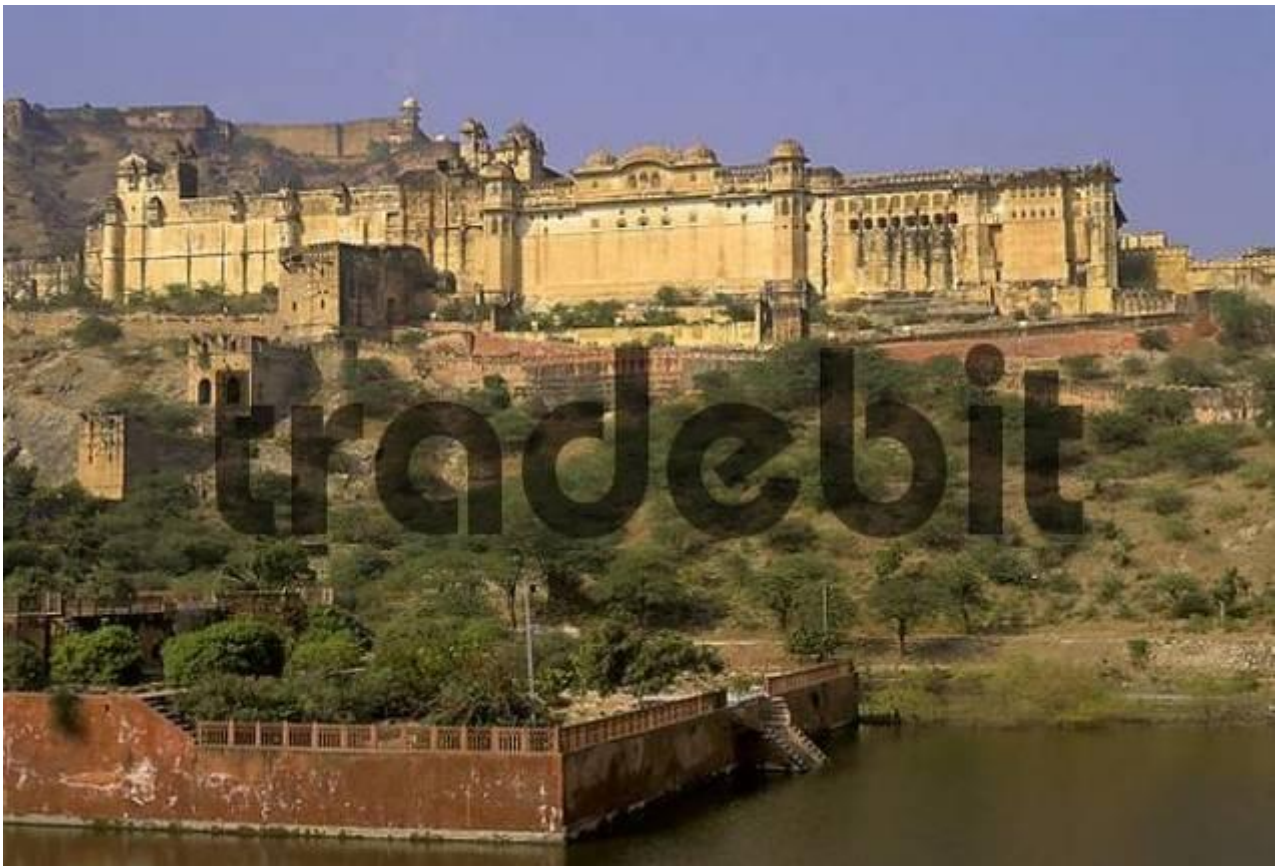

Amber Fort Near Jaipur, Rajasthan, India

[DOWNLOAD HERE](#)

Photo: Amber Fort near Jaipur, Rajasthan, India Author: Birgit Koch Date: 2006-10-17 Maximum available size: 21.1 Mpix.(5583 x 3775 pix.) Lowest (724x469 pix.) resolution version: 85.- Euro (royalty free use on all media!) In cooperation with imagebroker.net Relevant keywords for this picture: Asia, Fort, India, Jaipur, Rajasthan, Southern, architecture, attaction, attraction, building, edifice, exterior, fort, fortress, fortresses, highlights, historical, history, interest, outdoor, outside, overlook, overview, palace, photo, places, river, seeing, sight, sightseeing, tourist, travel, view, waters, whole. Tags: outdoors, place, stronghold, worth, birgit koch

[Church And Castle In Sand In Taufers Ahrn Valley South Tyrol Italy](#)

[Church And Castle In Sand In Taufers Ahrn Valley South Tyrol Italy](#)

[Stream Which Feeds The Third Rheinbach Waterfall At The Hiking Trail With Religious Sculptures Called Reflection Of The Sun Song Or Franziskus Path Sand In Taufers South Tyrol Italy](#)

[Ahiking Trail With Religious Sculptures Called Reflection Of The Sun Song Or Franziskus Path Sand In Taufers South Tyrol Italy](#)

[Way Mark Of The Hiking Trail With Religious Sculptures Called Reflection Of The Sun Song Or Franziskus Path Sand In Taufers South Tyrol Italy](#)

[Ahiking Trail With Religious Sculptures Called Reflection Of The Sun Song Or Franziskus Path Sand In Taufers South Tyrol Italy](#)

[Monastery Andechs South Of Munich Bavaria Germany Barley Field](#)

[Sunrise At Beach Of False Bay Muizenberg South Africa](#)