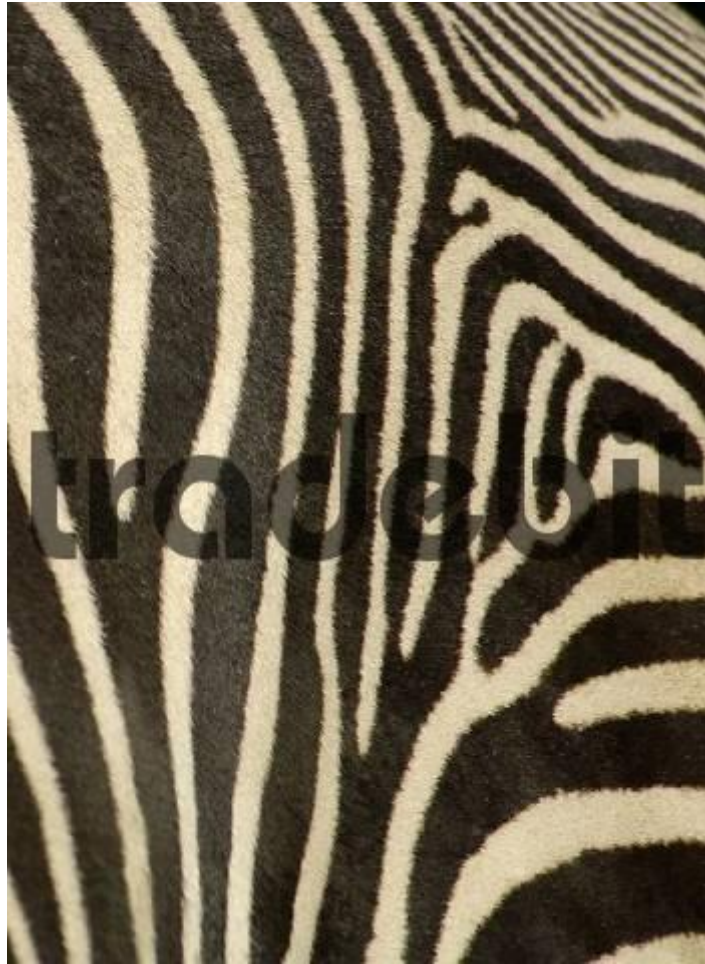

Coat Of Zebra, Grevyzebra, Detail

[DOWNLOAD HERE](#)

Photo Gallery: coat of zebra, grevyzebra, detail Author: Birgit Koch Date: 2005-09-05 Maximum available size: 18.4 Mpix.(3669 x 5012 pix.) Lowest (724x469 pix.) resolution version: 85.- Euro (royalty free use on all media!) In cooperation with imagebroker.net Relevant keywords for this picture: animals, background, backgrounds, close, close-up, closeup, closeups, coat, detail, details, Grevys, grevyzebra, mammal, pattern, stripe, up, ups, wild, wildlife, Zebra. Tags: fur, birgit koch

[DOWNLOAD HERE](#)

Similar manuals:

[Zebras Etosha National Park Namibia](#)

[One Giraffe Giraffa Camelopardalis - Zebras Equus Quagga Aniquorum And Elephant At](#)

[Kalkheuwel Waterhole - Etosha National Park - Namibia](#)

[Close-up Of Zebra Stripes](#)

[Zebras At South Luangwa National Park](#)

[European Wildcat Baby Animals Felis Sylvestris Are Looking Behind A Trunk, Captive](#)

[European Wildcat Baby Animals Felis Sylvestris Is Looking Behind A Trunk, Captive](#)