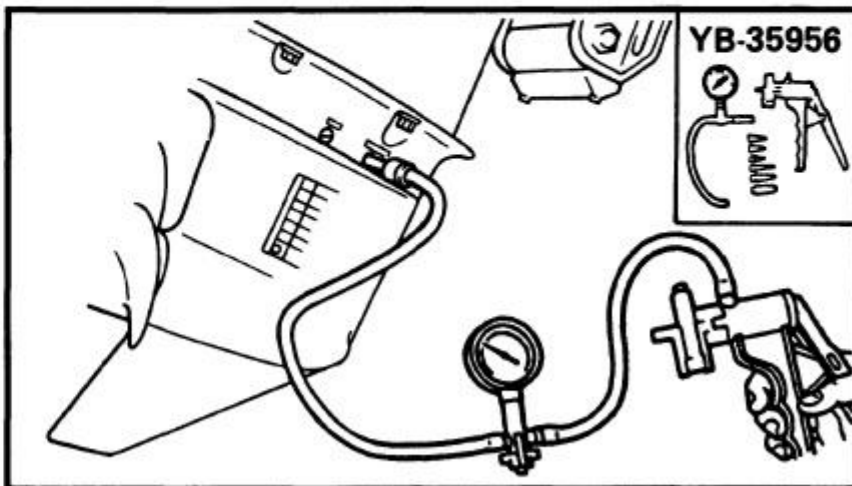

1995 Yamaha L225 Hp Outboard Service Repair Manual

on the oil-seal housing.
4) Install a new key in the
shaft, and insert a ne

5) Grease the impeller, a
pump housing, turning
then tighten the bolts

165000-0

LOWER UNIT LEAKAGE

- 1) Tighten the gear oil-d
nect the tester to the
- 2) Pump the tester, and
100 kpa (1.0 kgf/cm²)
- 3) Check that the pressu
(1.0 kgf/cm² 14.2 psi)

NOTE: _____

If the pressure falls, the lea