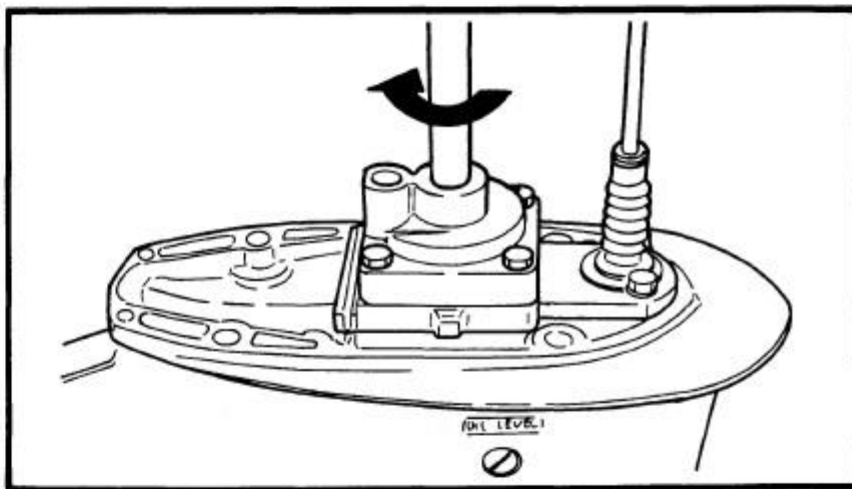

1995 Yamaha L225 Hp Outboard Service Repair Manual

on the oil-seal housing.
4) Install a new key in the
shaft, and insert a ne

5) Grease the impeller, a
pump housing, turning
then tighten the bolts

165000-0

LOWER UNIT LEAKAGE

- 1) Tighten the gear oil-d
nect the tester to the
- 2) Pump the tester, and
100 kpa (1.0 kgf/cm²)
- 3) Check that the pressu
(1.0 kgf/cm² 14.2 psi)

NOTE: _____

If the pressure falls, the lea