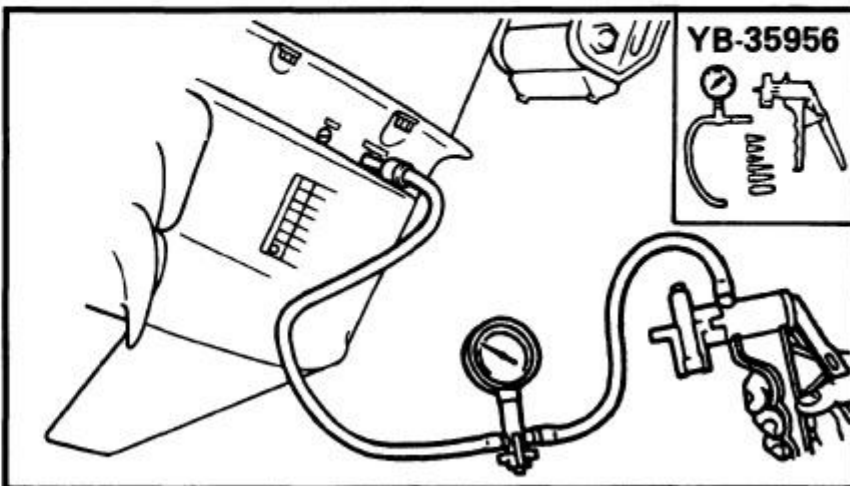

4) Install a new key in the shaft, and insert a new...

5) Grease the impeller, and pump housing, turning... then tighten the bolts...

165000-0

LOWER UNIT LEAKAGE

- 1) Tighten the gear oil-d... nect the tester to the...
- 2) Pump the tester, and... 100 kpa (1.0 kgf/cm²)
- 3) Check that the pressu... (1.0 kgf/cm² 14.2 psi)

NOTE: _____

If the pressure falls, the lea...

[DOWNLOAD HERE](#)

This manual covers 1997 Yamaha S225 HP outboards. The information has been compiled to provide the mechanic with an easy to read, handy reference that contains comprehensive explanation of all disassembly, repair, assembly and inspection operations. Each chapter provides exploded diagrams before each disassembly section for ease in identifying the correct disassembly and assembly procedures. The manual is completely bookmarked and searchable. It covers everything about the motor.s