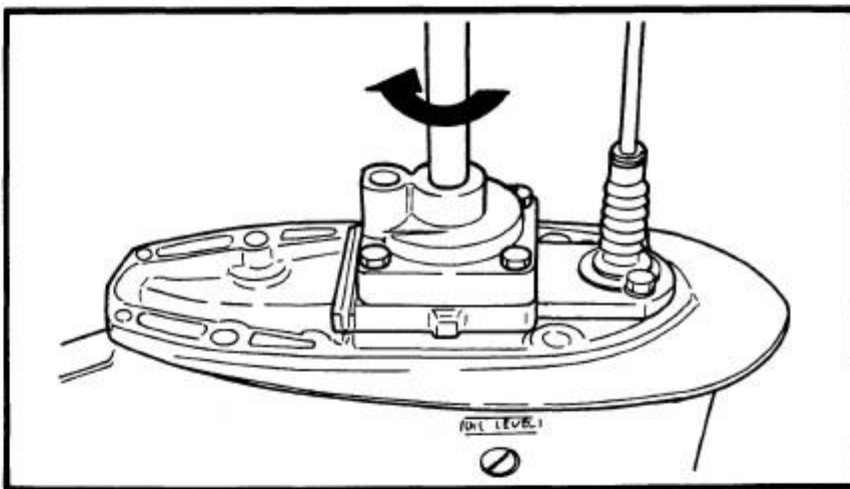

4) Install a new key in the shaft, and insert a new...

5) Grease the impeller, and pump housing, turning... then tighten the bolts...

165000-0

LOWER UNIT LEAKAGE

- 1) Tighten the gear oil-d... nect the tester to the...
- 2) Pump the tester, and... 100 kpa (1.0 kgf/cm²)
- 3) Check that the pressu... (1.0 kgf/cm² 14.2 psi)

NOTE: _____

If the pressure falls, the lea...

[DOWNLOAD HERE](#)

This manual covers 1997 Yamaha S225 HP outboards. The information has been compiled to provide the mechanic with an easy to read, handy reference that contains comprehensive explanation of all disassembly, repair, assembly and inspection operations. Each chapter provides exploded diagrams before each disassembly section for ease in identifying the correct disassembly and assembly procedures. The manual is completely bookmarked and searchable. It covers everything about the motor.s