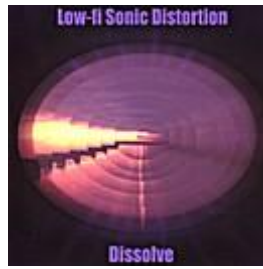

Mp3 Low-fi Sonic Distortion - Dissolve

[DOWNLOAD HERE](#)

Semi-Experimental electronic music. 6 MP3 Songs ELECTRONIC: Drum 'n Bass/Jungle, ELECTRONIC: Experimental Details: Low-fi Sonic Distortion is an experimental electronic project that explores patterns, combinations, and multilayered thinking. When working on a Low-fi Sonic Distortion piece Giles spends many hours building the composition to one place, just to tear it apart when he sees other possibilities. Folding these new possibilities into the old ones reveals even more potential. This process is what Low-fi Sonic Distortion is about. There is never a finished project, just occasional snapshots when the music reaches a moment that feels right.