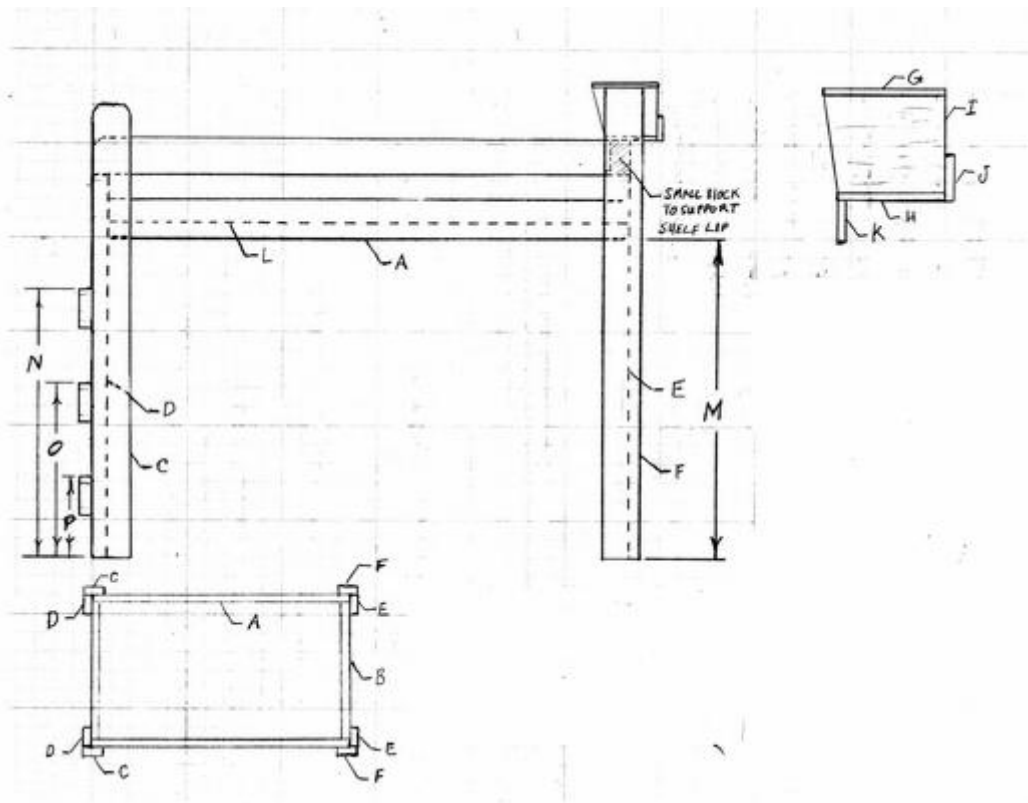

## Loft Bunk Bed Plans With Pictures

[DOWNLOAD HERE](#)

These plans are for the Do-It-Yourselfer for anyone looking to save quite a bit of money like we did. Plans include a diagram, dimensions and eight images of a unique loft bed with cubby headboard that is built almost entirely out of 2" x 6" lumber making it simple, strong and inexpensive especially when lumber is purchased in longer lengths. The cubby headboard can be built with any kind of 1" wood. Loft Bed Plans allow for an easy addition of a second lower bunk bed. Hello, my name is Daron Wall. Friends of mine have told me that I have a good talent for design. I finally decided to start a new hobby of spending time documenting and sharing these designs. You will find my designs genuine, simple and easy to understand. I don't use any special effects or fancy design software. Many of my plans are hand drawn with family photos showing their functionality. Hopefully like me you can find a plan of mine that will help you build that something special that you can take pride in for many years to come.