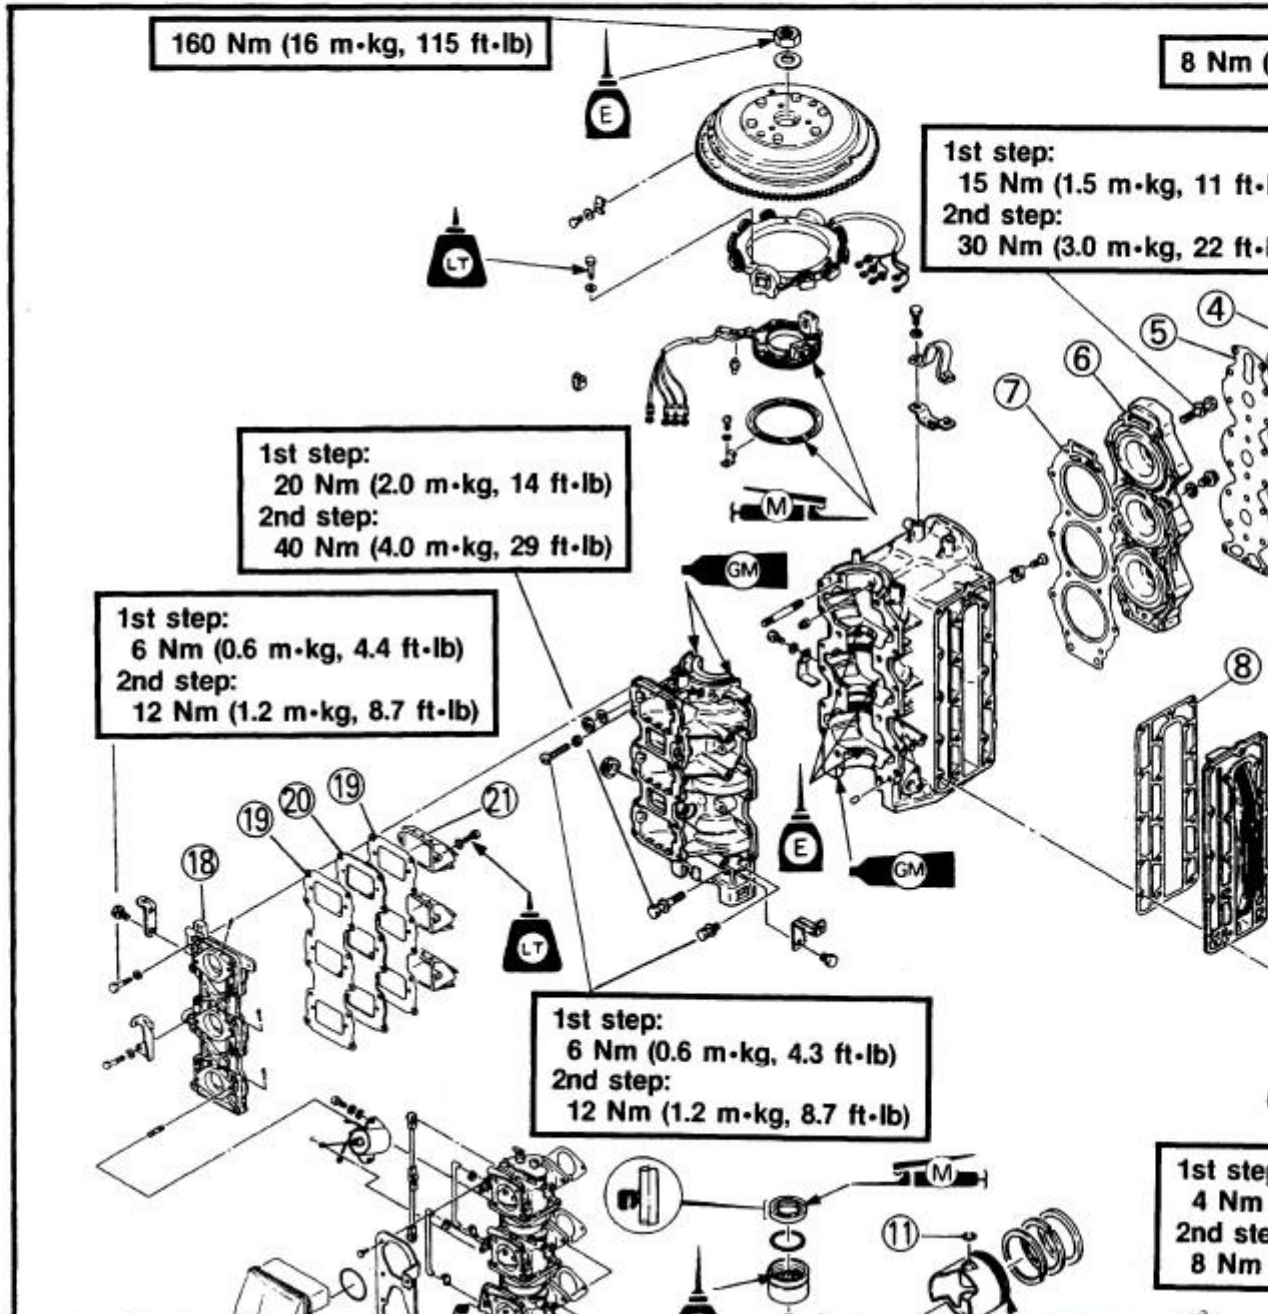

1991 Yamaha30 Mshp Outboard Service Repair Maintenance Manual. Factory

- ④ Cylinder head cover
- ⑤ Head cover gasket
- ⑥ Cylinder head
- ⑦ Cylinder head gasket

- ⑪ Piston pin clip
- ⑫ Piston pin
- ⑬ Bearing
- ⑭ Circlip

- ⑱ Intake manifold
- ⑲ Valve seat
- ⑳ Reed valve
- ㉑ Reed valve

[DOWNLOAD HERE](#)

1991 Yamaha 30MSHP Outboards. The procedures in this manual are organized in a step-by-step format. The information has been compiled to provide the mechanic with an easy to read, handy reference that contains comprehensive explanation of all disassembly, repair, assembly and inspection operations. Each chapter provides exploded diagrams before each disassembly section for ease in identifying the correct disassembly and assembly procedures. The manual is completely bookmarked and searchable. It covers everything about the motor.