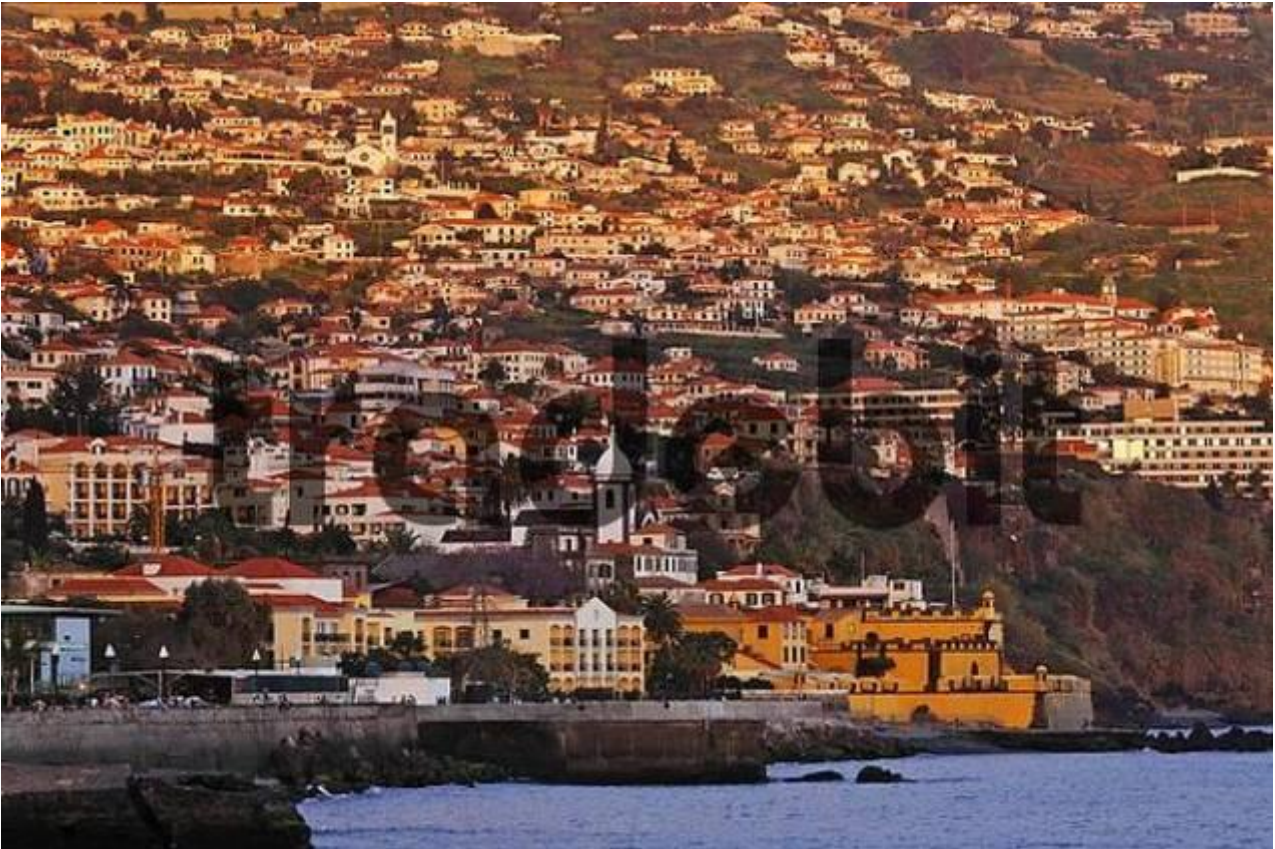

Part Of Funchal At Dusk , Funchal, Madeira, Portugal

[DOWNLOAD HERE](#)

Photos: part of funchal at dusk , Funchal, Madeira, Portugal Author: Christian Handl Date: 2004-11-27

Maximum available size: 18.3 Mpix.(5241 x 3494 pix.) Lowest (724x469 pix.) resolution version: 85.- Euro

(royalty free use on all media!) In cooperation with imagebroker.net Relevant keywords for this picture:

House, Madeira, Portugal, architecture, building, cities, city, coast, dusk, funchal, hilly, houses,

[Multistoried Buildings At The Beach Of Calpe, Costa Blanca, Spain, Beach, Architecture](#)

[Multistoried Buildings At The Beach Of Calpe, Costa Blanca, Spain, Beach, Architecture](#)

[Fast Riding Mountain Biker During A Downhill In A Small Forest On The Lower End Of The Wild Emperor Emperor Mountain Range - Austria](#)

[Hills Creek Fall, Pocahontas County, West Virginia](#)

[Hills Creek Fall, Pocahontas County, West Virginia](#)

[Casorzo North Of Asti Piedmont Piemonte Italy With The Church On Top Of The Hill](#)

[Old Historic Brickstone Buildings At Baltimore Harbor](#)