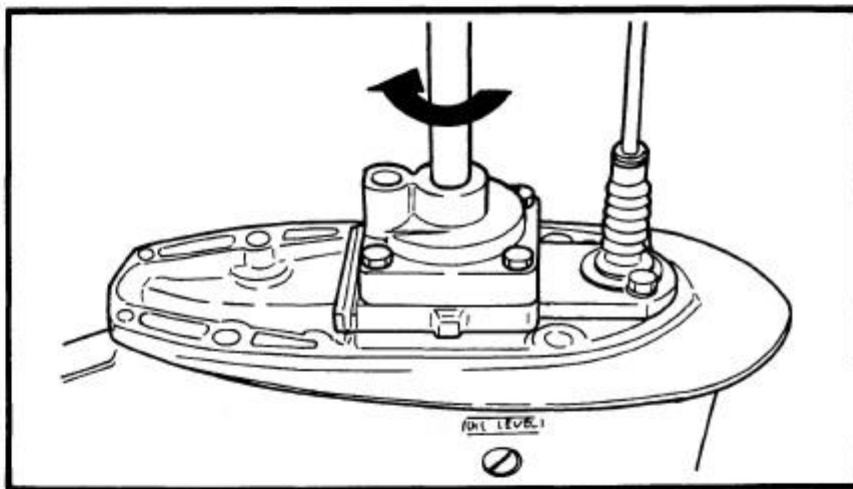

4) Install a new key in the shaft, and insert a new

5) Grease the impeller, and pump housing, turning then tighten the bolts

165000-0

LOWER UNIT LEAKAGE

- 1) Tighten the gear oil-dipstick, connect the tester to the
- 2) Pump the tester, and 100 kpa (1.0 kgf/cm²)
- 3) Check that the pressure (1.0 kgf/cm² 14.2 psi)

NOTE: _____

If the pressure falls, the leak

[DOWNLOAD HERE](#)

This manual covers 2003 Yamaha F90 HP outboards. The information has been compiled to provide the mechanic with an easy to read, handy reference that contains comprehensive explanation of all disassembly, repair, assembly and inspection operations. Each chapter provides exploded diagrams before each disassembly section for ease in identifying the correct disassembly and assembly procedures. The manual is completely bookmarked and searchable. It covers everything about the motor.s