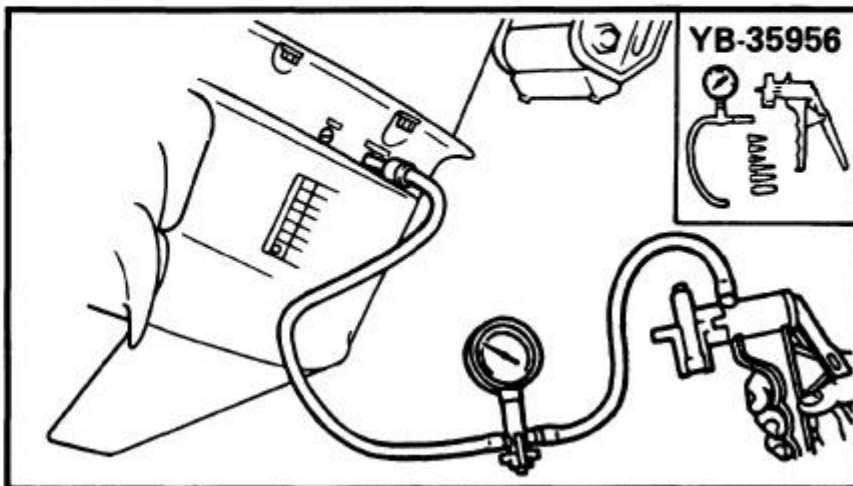

4) Install a new key in the shaft, and insert a new

5) Grease the impeller, and pump housing, turning then tighten the bolts

165000-0

LOWER UNIT LEAKAGE

- 1) Tighten the gear oil-dipstick, connect the tester to the
- 2) Pump the tester, and 100 kpa (1.0 kgf/cm²)
- 3) Check that the pressure (1.0 kgf/cm² 14.2 psi)

NOTE: _____

If the pressure falls, the leak

[DOWNLOAD HERE](#)

This manual covers 2003 Yamaha F90 HP outboards. The information has been compiled to provide the mechanic with an easy to read, handy reference that contains comprehensive explanation of all disassembly, repair, assembly and inspection operations. Each chapter provides exploded diagrams before each disassembly section for ease in identifying the correct disassembly and assembly procedures. The manual is completely bookmarked and searchable. It covers everything about the motor.s