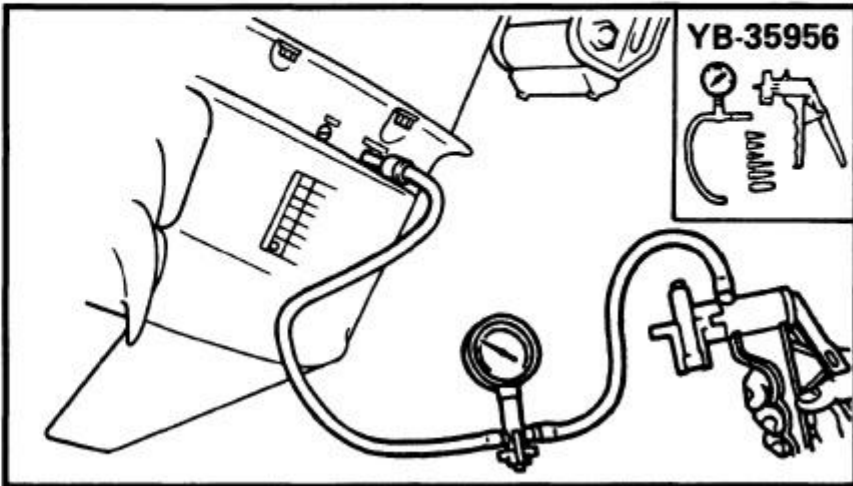

4) Install a new key in the shaft, and insert a new...

5) Grease the impeller, and pump housing, turning then tighten the bolts...

165000-0

LOWER UNIT LEAKAGE

- 1) Tighten the gear oil-d... nect the tester to the
- 2) Pump the tester, and 100 kpa (1.0 kgf/cm²)
- 3) Check that the pressure (1.0 kgf/cm² 14.2 psi)