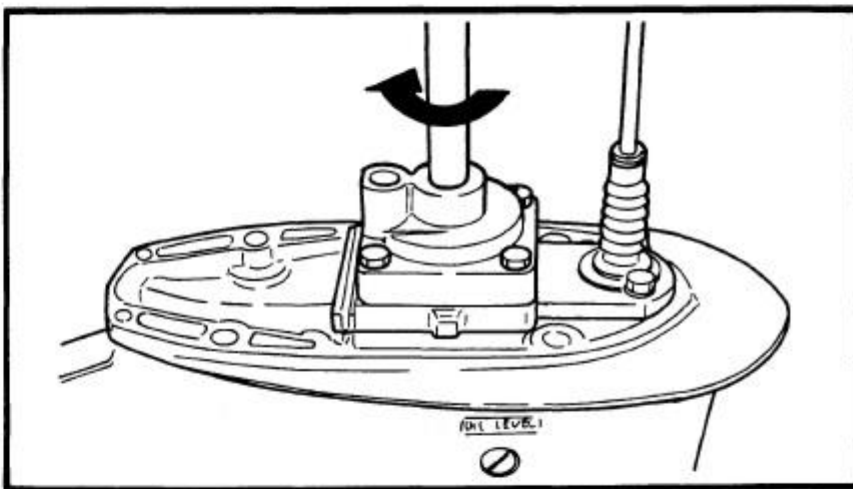

4) Install a new key in the shaft, and insert a new...

5) Grease the impeller, and pump housing, turning then tighten the bolts...

165000-0

LOWER UNIT LEAKAGE

- 1) Tighten the gear oil-d... nect the tester to the
- 2) Pump the tester, and 100 kpa (1.0 kgf/cm²)
- 3) Check that the pressure (1.0 kgf/cm² 14.2 psi)