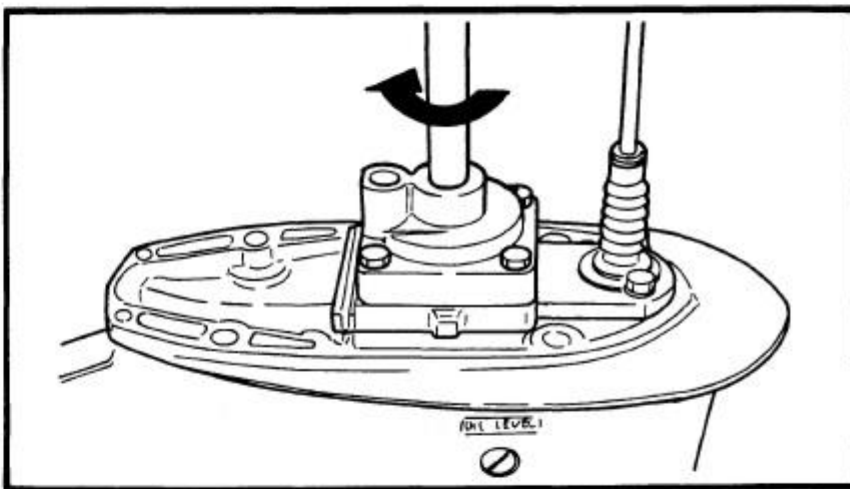

4) Install a new key in the shaft, and insert a new nut.

5) Grease the impeller, and pump housing, turning then tighten the bolts.

165000-0

LOWER UNIT LEAKAGE

- 1) Tighten the gear oil-d
- 2) Pump the tester, and 100 kpa (1.0 kgf/cm²)
- 3) Check that the pressure (1.0 kgf/cm² 14.2 psi)

NOTE: _____

If the pressure falls, the leak

[DOWNLOAD HERE](#)

This manual covers 2001 Yamaha 90 HP outboards. The information has been compiled to provide the mechanic with an easy to read, handy reference that contains comprehensive explanation of all disassembly, repair, assembly and inspection operations. Each chapter provides exploded diagrams before each disassembly section for ease in identifying the correct disassembly and assembly procedures. The manual is completely bookmarked and searchable. It covers everything about the motor.s