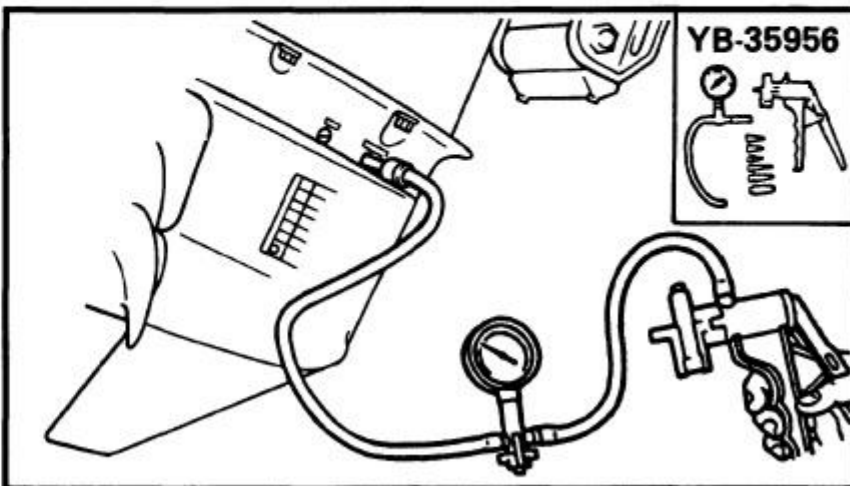

4) Install a new key in the shaft, and insert a new nut.

5) Grease the impeller, and pump housing, turning then tighten the bolts.

165000-0

LOWER UNIT LEAKAGE

- 1) Tighten the gear oil-d
- 2) Pump the tester, and 100 kpa (1.0 kgf/cm²)
- 3) Check that the pressure (1.0 kgf/cm² 14.2 psi)

NOTE: _____

If the pressure falls, the leak

[DOWNLOAD HERE](#)

This manual covers 2001 Yamaha 90 HP outboards. The information has been compiled to provide the mechanic with an easy to read, handy reference that contains comprehensive explanation of all disassembly, repair, assembly and inspection operations. Each chapter provides exploded diagrams before each disassembly section for ease in identifying the correct disassembly and assembly procedures. The manual is completely bookmarked and searchable. It covers everything about the motor.s