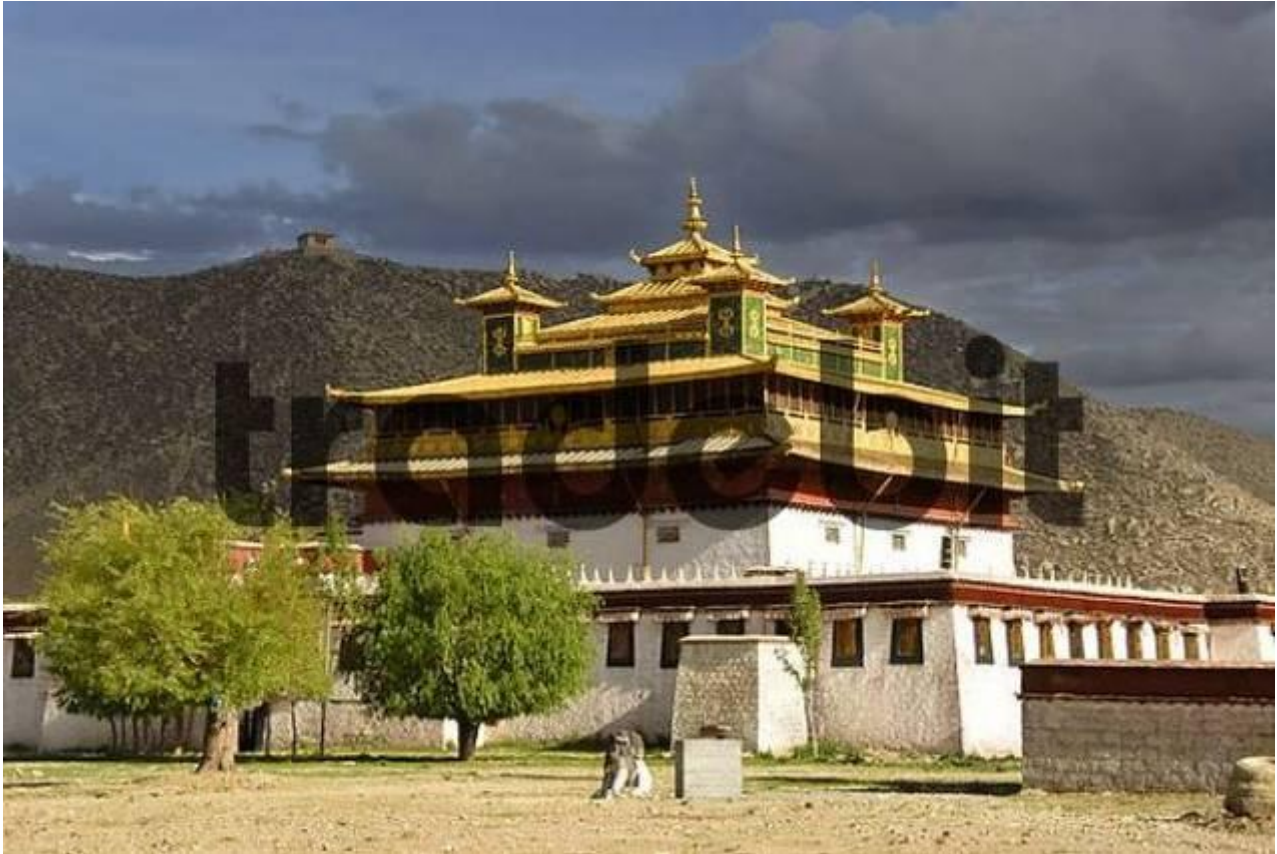

Central Temple Tse Below Dark Skies Samye Monastery Tibet China

[DOWNLOAD HERE](#)

Photography: Central temple tse below dark skies Samye Monastery Tibet China Author: Stefan Auth
Date: 2006-06-04 Maximum available size: 18 Mpix.(5188 x 3473 pix.) Lowest (724x469 pix.) resolution
version: 85.- Euro (royalty free use on all media!) In cooperation with imagebroker.net Relevant keywords
for this picture: Buddhism, Buddhist, Central, China, Himalaya, Religion, Samye, Tibet, Tibetan, Uetse,
below, blue, building, buildings, clouds, creed, dark, faith, gloomy, high, mountain, mountains, religious,
scenery, scenic, temple, weather, tse. Tags: monastery, skies, stefan auth