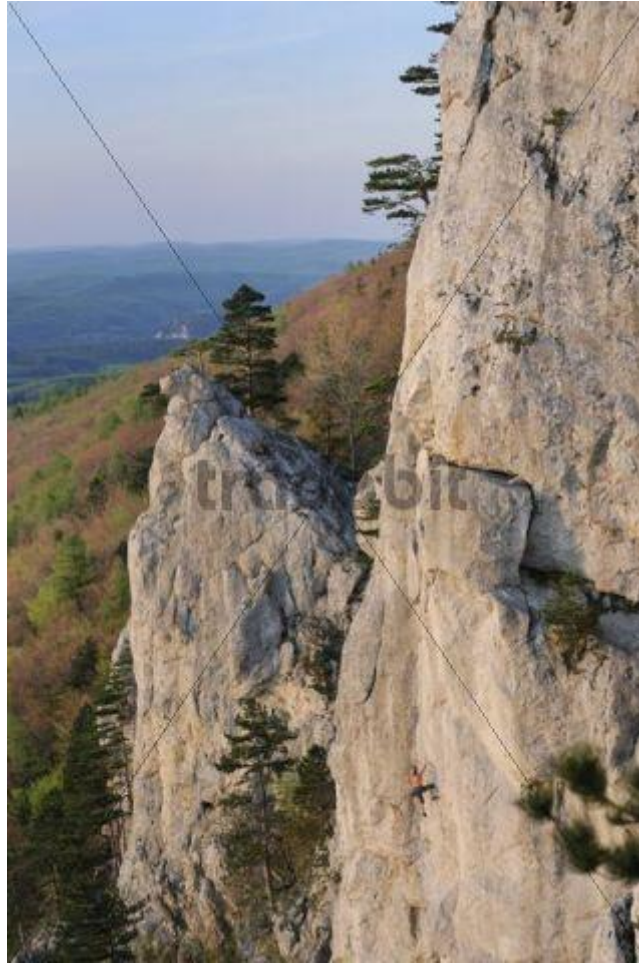

Climbers In The Evening Light, Peilstein Mountain, Triestingtal Valley, Lower Austria, Austria, Europe

[DOWNLOAD HERE](#)

Photos: Climbers in the evening light, Peilstein mountain, Triestingtal valley, Lower Austria, Austria, Europe Author: Christian Handl Date: 2009-10-28 Maximum available size: 20.9 Mpix.(3735 x 5603 pix.) Lowest (724x469 pix.) resolution version: 85.- Euro (royalty free use on all media!) In cooperation with imagebroker.net Relevant keywords for this picture: actions, active, activities, activity, Alps, areas, Austria, Austrian, backdrop, backdrops, chains, climb, climber, Climbers, climbers, climbs, countryside, day, daylight, daytime, Europe, European, evening, exterior, exteriors, in, landscape, landscapes, leisure, light, mountain, mountained, mountainous, mountains, nature, outdoor, outdoors, past, pastime, pastimes, pasttimes, Peilstein, photo, photos, racy, ranges, rangy, recreation, recreational, region, rock, rocks, rocky, sceneries, scenery, shot, shots, spare, sportier, sporting, sports, sporty, stone, the, time, Triestingtal, valley.

[Special Offer!! Layered PSD Tymoos InFUSION - Fully Layered Photoshop File With Over 18 Layers On 300dpi](#)

[Royalty Free Music - Long Term Memory](#)

[Flower Reflected In Dewdrops On A Spiderweb](#)

[Lower Calf Creek Falls Grand Staircase Escalante National Monument Utah USA](#)

[Spring Flowers And Badlands Glen Canyon National Recreation Area Utah USA](#)

[Desert Landscape With Spring Flowers Smoky Mountain Grand Staircase Escalante National Monument Utah USA](#)

[Late Afternoon At Lake Powell Glen Canyon National Recreation Area Utah USA](#)

[Dalegarth For Booth Boot, GBR, 20. Aug. 2005 - Stanley Ghyll Waterfall In Eskdale Area In The Lake District.](#)

[Spring Flowers In Backlight In Glacier National Park USA](#)

[Purple Spring Flower](#)

[Flower Of Edelweiss On Mountain Groglockner Carinthia Austria](#)