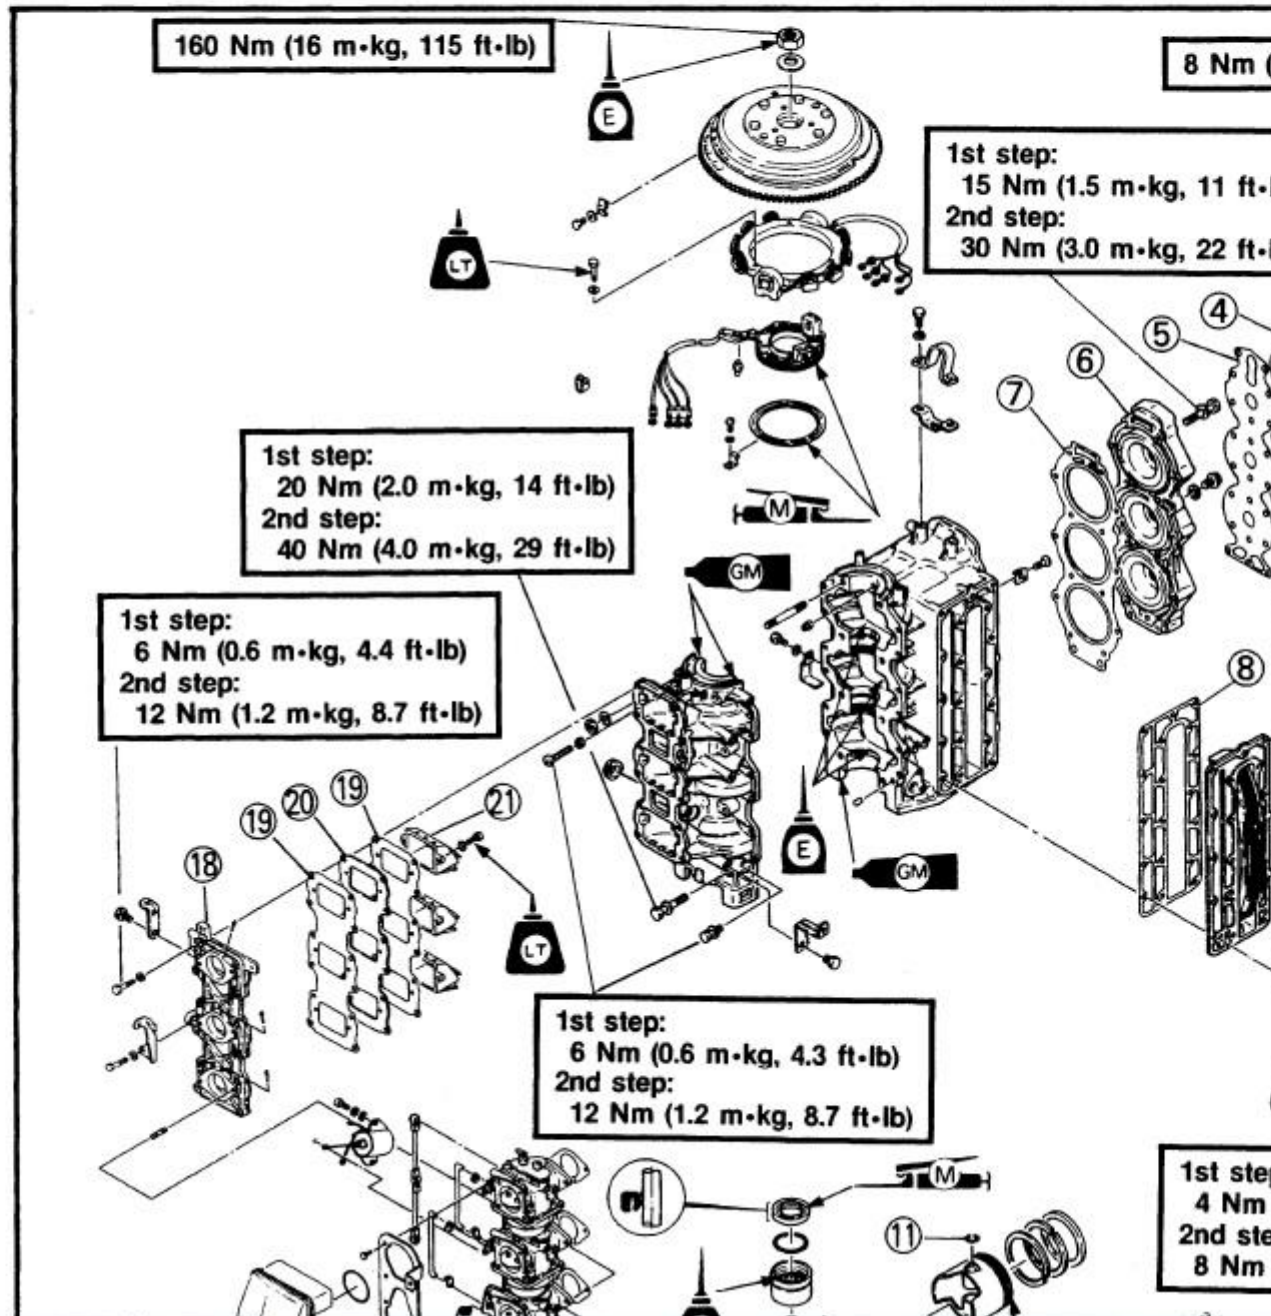

# 1990 Yamaha 50 Etmdl Outboard Service Repair Maintenance Manual. Factory

- ④ Cylinder head cover
- ⑤ Head cover gasket
- ⑥ Cylinder head
- ⑦ Cylinder head gasket
- ⑧ Intake manifold
- ⑨ Piston pin clip
- ⑩ Piston pin
- ⑪ Bearing
- ⑫ Circlip
- ⑬ Intake manifold
- ⑭ Valve seat
- ⑮ Reed valve
- ⑯ Reed valve

[DOWNLOAD HERE](#)

1990 Yamaha 50ETMLD Outboards. The procedures in this manual are organized in a step-by-step format. The information has been compiled to provide the mechanic with an easy to read, handy reference that contains comprehensive explanation of all disassembly, repair, assembly and inspection operations. Each chapter provides exploded diagrams before each disassembly section for ease in identifying the correct disassembly and assembly procedures. The manual is completely bookmarked and searchable. It covers everything about the motor.