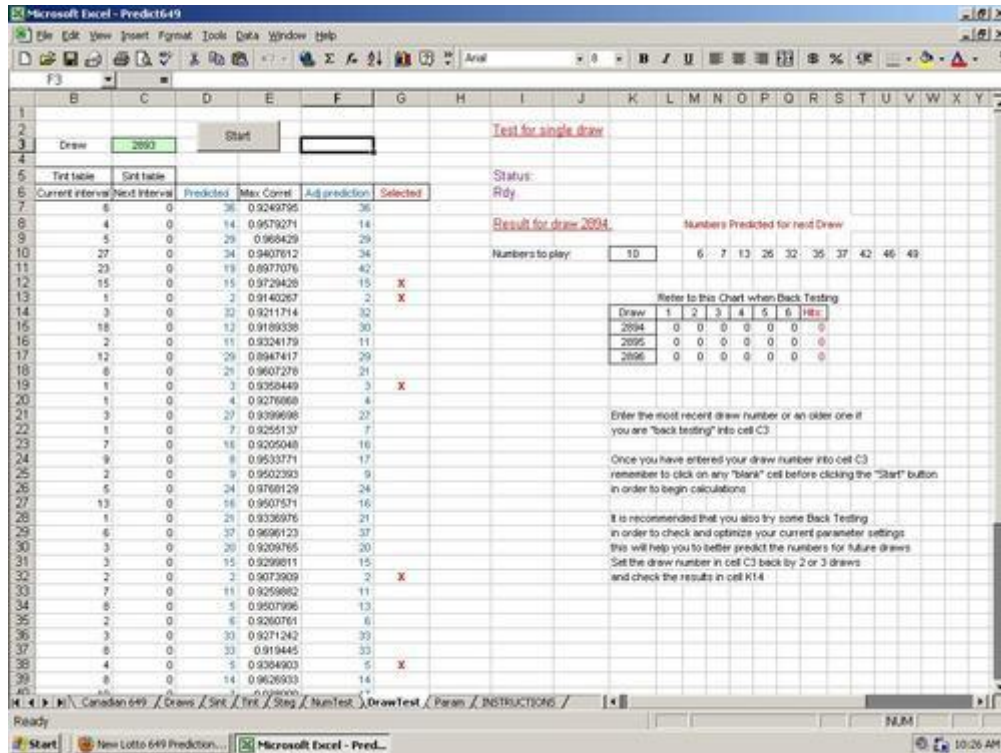

Predict Lotto 640 Winning Numbers - Excel Lottery Software

[DOWNLOAD HERE](#)

Lotto 640 Prediction Method (Excel Program File) New Addition! This program is an easy to use lotto 6/40 prediction method that can increase the probability of selecting the winning numbers for the next draw. For the New York Sweet Millions, the New Zealand Powerball and for lotto players in Louisiana, Ohio, Australia, Mauritius and Ghana. It is based on the intervals of the numbers. The number of draws between two appearances of the same number. As an example suppose the number 1 appears after 7 draws, we would write 7 as the first number of the sequence, and then the same number 1 plays again after another 10 draws, we would write 10 and so on. Using this method we can build the sequence of intervals for the number 1, it would look something like this: 7, 10, 30, 3, 10, 7, 5, 2. The goal was to obtain a mathematical equation to build an intervals curve using a linear sequence of numbers that we already know, using these values we can calculate the best statistical fit along the curve using the interval numbers from the lottery. For example, using a linear sequence from our above sample for the number 1 you would have 1, 2, 3, 4, 5, 6, 7 then 1, 2, 3, 4, 5, 6, 7, 8, 9, 10 and then 1, 2, 3, 29, 30 and so on. A lot of time was spent, analyzing the databases of the 6/40 lottery, searching for a suitable equation in order to