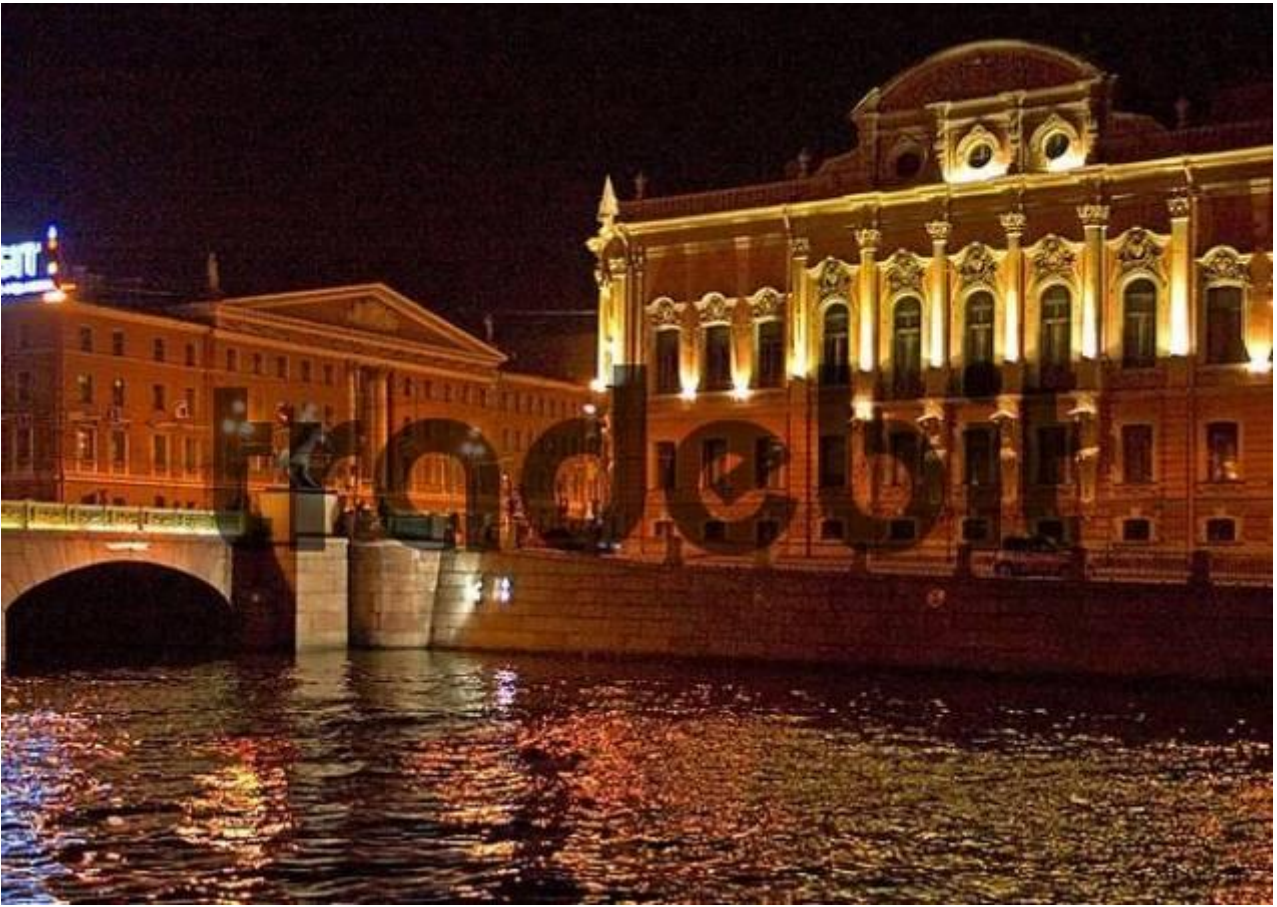

White Nights, Gus Russia St Petersburg 300 Years Old Venice Of The North Horse Master At The Fontanka Newski Prospekt Anitschkow Bridge Horse Master Bridge Built In 1841 By Andrej Gotmann People C

[DOWNLOAD HERE](#)

Fine Art Photography: white Nights, GUS Russia St Petersburg 300 years old Venice of the North Horse Master at the Fontanka Newski Prospekt Anitschkow Bridge Horse Master Bridge built in 1841 by Andrej Gotmann People cross the Bridge Palais Belosselski Beloserski built by Architect Andrej Stakenschneider 1846 to 1848 Bridge at the Evening Illumination Author: Ferdinand Hollweck Date: 2004-08-28 Maximum available size: 18.1 Mpix.(5052 x 3585 pix.) Lowest (724x469 pix.) resolution version: 85.- Euro (royalty free use on all media!) In cooperation with imagebroker.net Relevant keywords for this picture: 300, 1841, 1846, 1848, Andrej, Anitschkow, Beloserski, Belosselski, Beloelski, Bridge, East, Europe, Evening, Fontanka, GUS, Gotmann, Illuminated, Illumination, Klodt, Master, Newski, Nights, North, Palace, Palais, People, Petersburg, Prospekt, Russia, Ruia, St, Venice, bridge, built, creator, cross, horse, mainroad,