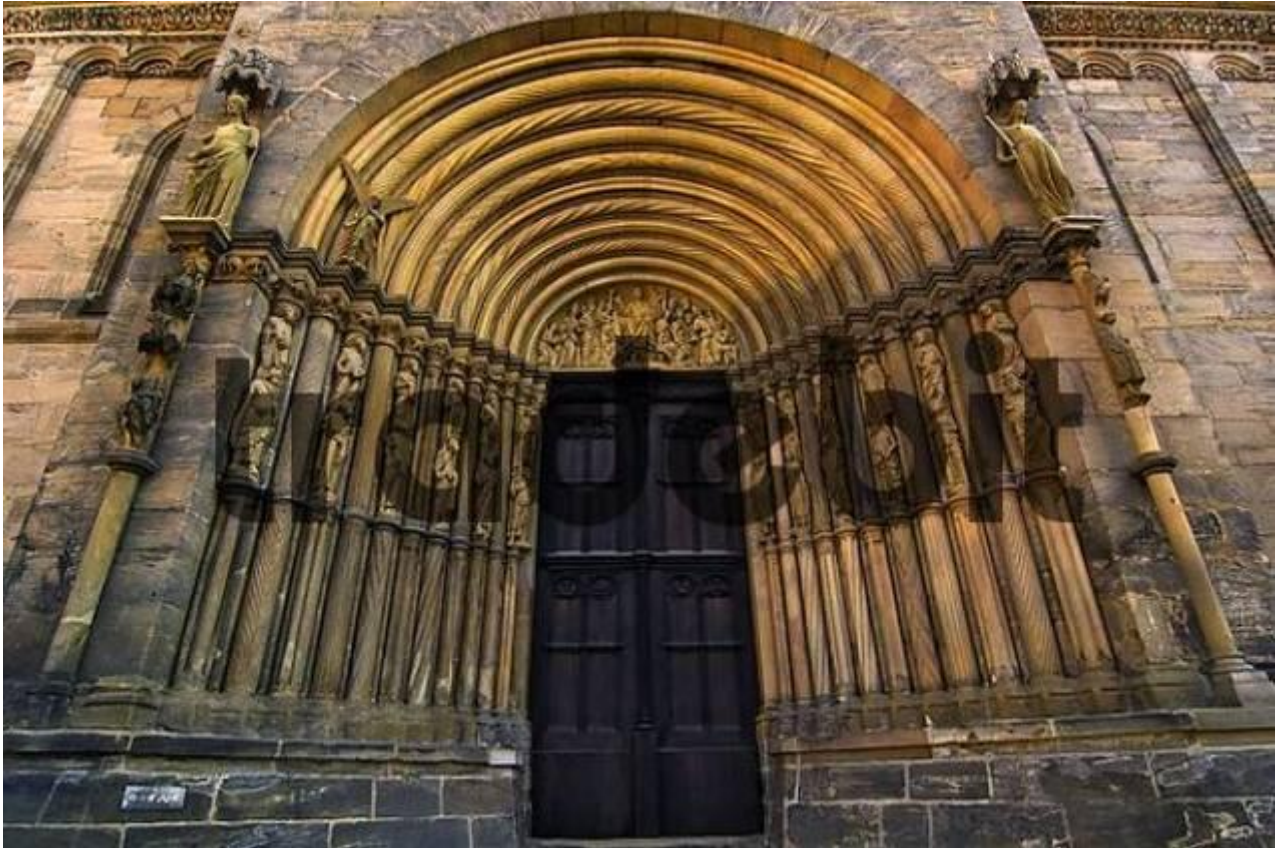

Bamberger-dom, Cathedral, Entrance, Bamberg, Upper Franconia, Bavaria, Germany

[DOWNLOAD HERE](#)

Photo cd: Bamberger-Dom, cathedral, entrance, Bamberg, Upper Franconia, Bavaria, Germany Author: Manfred Bail Date: 2006-04-07 Maximum available size: 18.2 Mpix.(5231 x 3474 pix.) Lowest (724x469 pix.) resolution version: 85.- Euro (royalty free use on all media!) In cooperation with imagebroker.net Relevant keywords for this picture: Bamberger, Bamberger-Dom, Bavaria, Bayern, Cathedral, Christianity, Dom, Europe, Franconia, Germany, Religion, Rock, Upper, architecture, awe, below, building, buildings, cathedral, church, customs, door, doors, entrance, excursion, faith, gate, gates, high, historic, history, hope, houses, inspiring, outdoor, outside, perspective, photo, religion, religious, stones, tour, tourism, traditional, trip. Tags: creed, exterior, historical, outdoors, stone, manfred bail