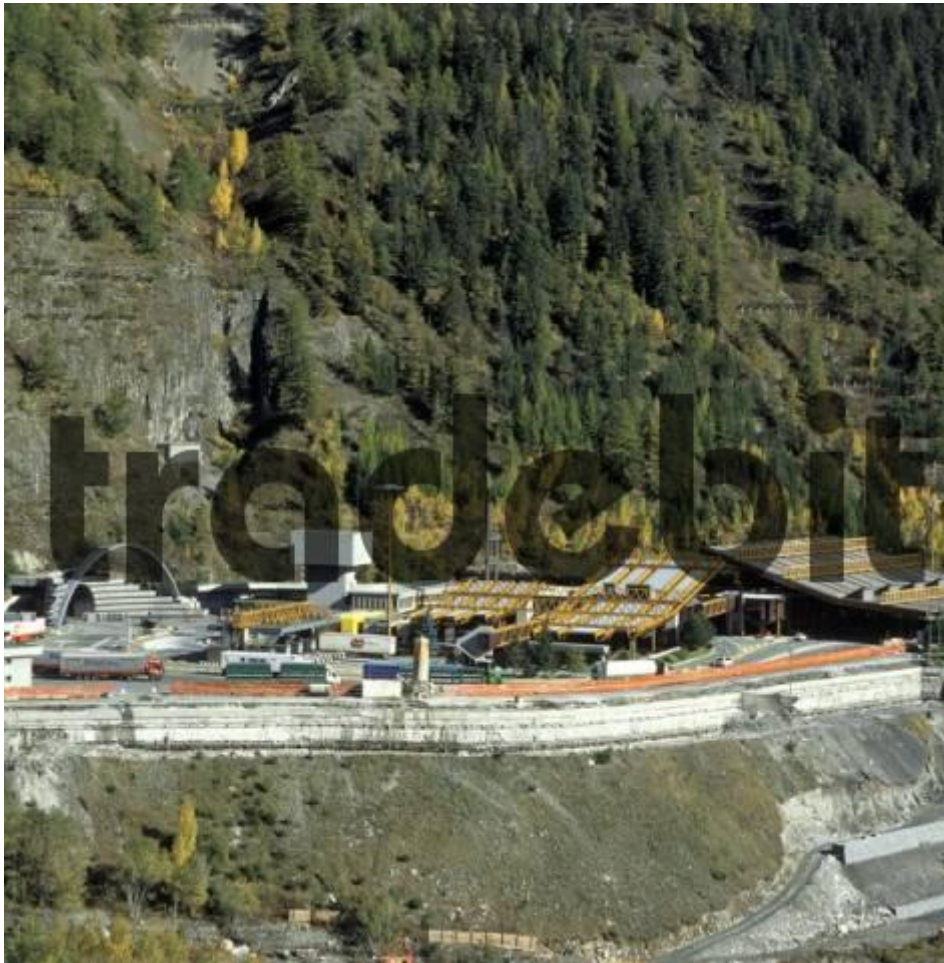

**Near Entreves In The Aosta Valley Piemonte Piedmont
Italy North Of Courmayeur At The End Of The Valley
Gateway To The Mont Blanc Tunnel Which Conects Italy
With France**

[DOWNLOAD HERE](#)

Royalty free images: near Entreves in the Aosta valley Piemonte Piedmont Italy north of Courmayeur at the end of the valley gateway to the Mont Blanc tunnel which conects Italy with France Author: