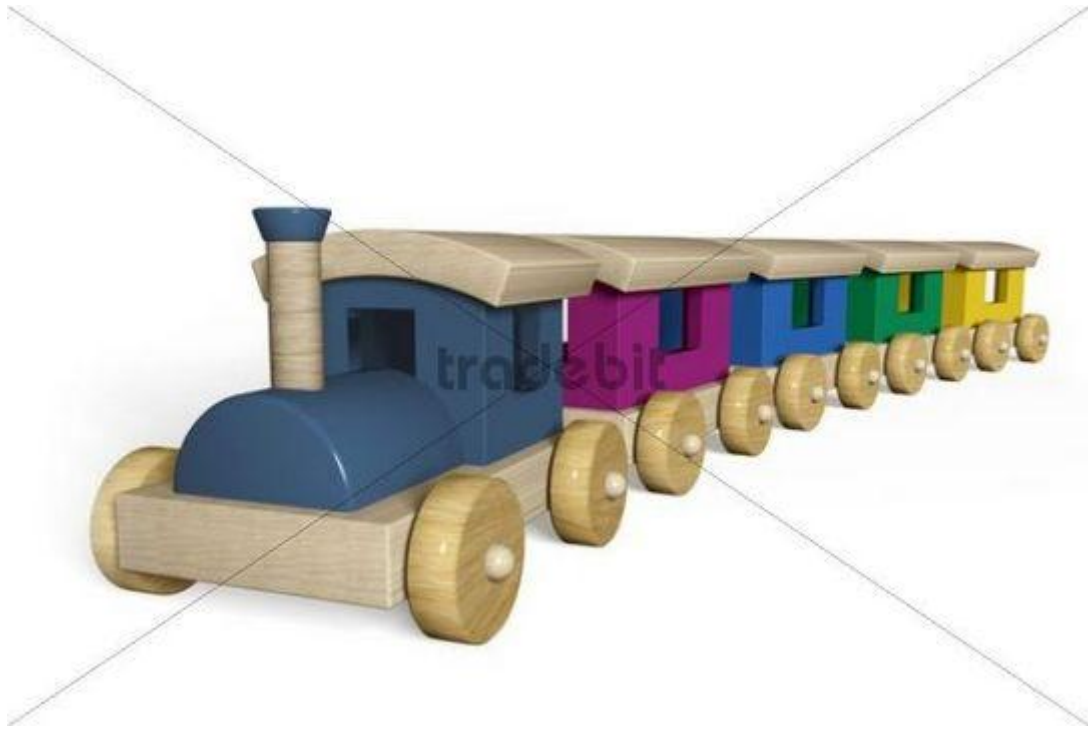

# Colourful Wooden Toy Train, 3d Illustration

[DOWNLOAD HERE](#)

Photografie: Colourful wooden toy train, 3D illustration Author: Simone Brandt Date: 2011-01-06 Royalty Free photo versions - Maximum available size: 24 Mpix.(6000 x 4000 pix.) Lowest (724x469 pix.) resolution version: 49.- Euro (royalty free use on all media!) In cooperation with imagebroker.net Relevant keywords for this picture: 3D, colored, colorful, coloured, colourful, Colourful, composings, compositing, composition, compositions, computer, concept, concepts, cut, cut-out, cut-outs, cutouts, different, different-colored, different-coloured, dimensional, illustrations, image, images, inboard, indoor, inside, interior, internal, montage, montages, multi-colored, multi-coloured, nobody, out, outs, PC, PCs, personal, photo, photograph, photographs, photomontages, photos, photoshopped, photoshopping, rail, railroads, railway, railways, shot, shots, three, three-dimensional, toy, toys, train, tridimensional, wood, wooden.