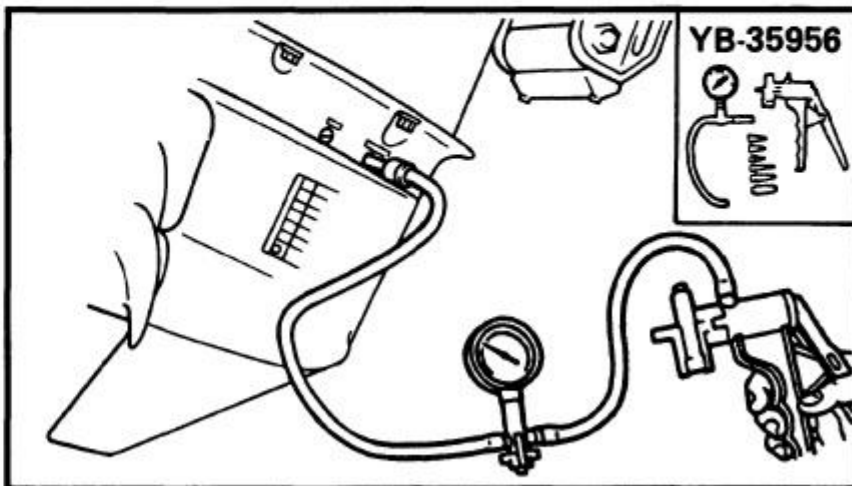

4) Install a new key in the shaft, and insert a new nut.

5) Grease the impeller, and pump housing, turning then tighten the bolts.

165000-0

LOWER UNIT LEAKAGE

- 1) Tighten the gear oil-d, nect the tester to the
- 2) Pump the tester, and 100 kpa (1.0 kgf/cm²)
- 3) Check that the pressure (1.0 kgf/cm² 14.2 psi)