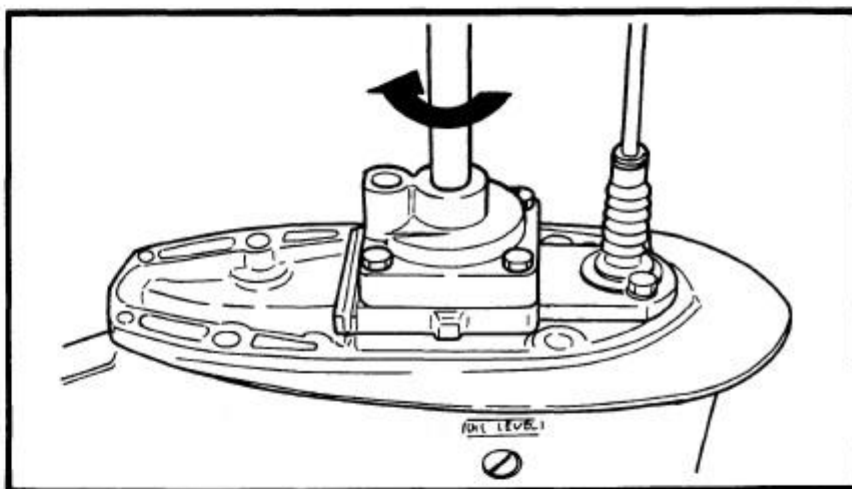

4) Install a new key in the shaft, and insert a new nut.

5) Grease the impeller, and pump housing, turning then tighten the bolts.

165000-0

LOWER UNIT LEAKAGE

- 1) Tighten the gear oil-d, nect the tester to the
- 2) Pump the tester, and 100 kpa (1.0 kgf/cm²)
- 3) Check that the pressure (1.0 kgf/cm² 14.2 psi)

NOTE: _____

If the pressure falls, the lea

[DOWNLOAD HERE](#)

This manual covers 2002 Yamaha 150 HP outboards. The information has been compiled to provide the mechanic with an easy to read, handy reference that contains comprehensive explanation of all disassembly, repair, assembly and inspection operations. Each chapter provides exploded diagrams before each disassembly section for ease in identifying the correct disassembly and assembly procedures. The manual is completely bookmarked and searchable. It covers everything about the motor.s