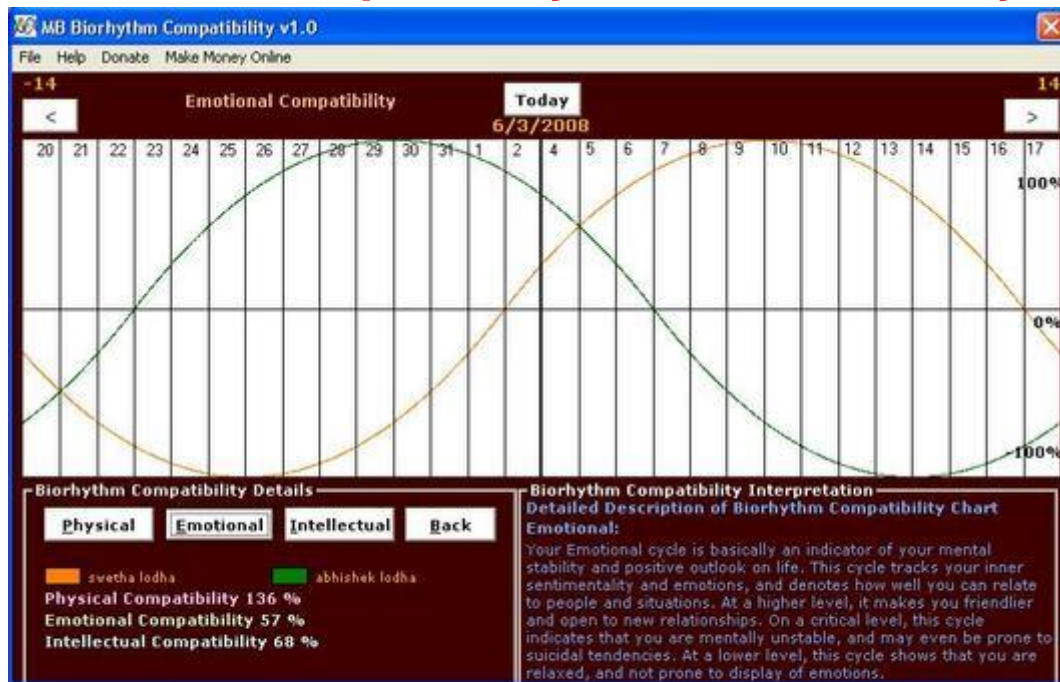

Know Your Compatibility Based On Biorhythms

[DOWNLOAD HERE](#)

MB Biorhythm Compatibility is helps find the biorhythm compatibility between two people. Each persons biorhythm consists of the physical, emotional and intellectual cycles. Knowing the cycles for yourself and your partner can help you understand your partner better and lead a better life. This software simply requires your birth date, and makes reliable predictions since it is based on the lunar cycle. Please read the license-personal-use.txt and Install-Readme.txt.