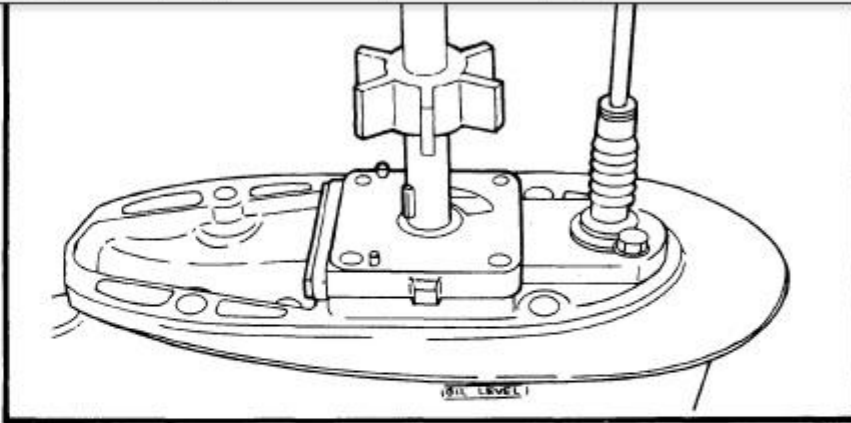

1995 Yamaha 4 Hp Outboard Service Repair Manual

4) Install a new key in the shaft, and insert a new

5) Grease the impeller, and pump housing, turning then tighten the bolts

165000-0

LOWER UNIT LEAKAGE

- 1) Tighten the gear oil-d, nect the tester to the
- 2) Pump the tester, and 100 kpa (1.0 kgf/cm²)
- 3) Check that the pressu (1.0 kgf/cm² 14.2 psi)