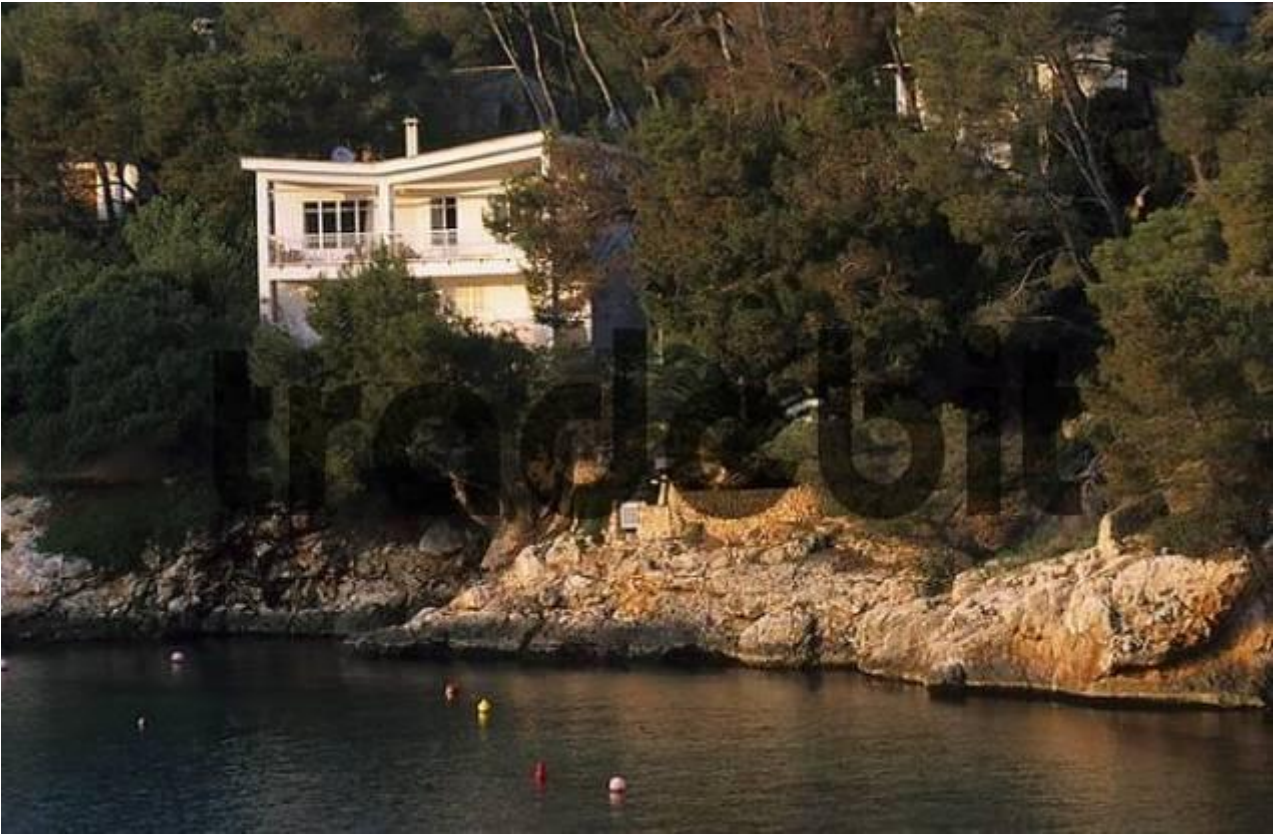

## Mallorca Cala Figuera

[DOWNLOAD HERE](#)

Royalty free images: Mallorca Cala Figuera Author: Siepmann Date: 2005-12-30 Maximum available size: 19 Mpix.(5392 x 3524 pix.) Lowest (724x469 pix.) resolution version: 85.- Euro (royalty free use on all media!) In cooperation with imagebroker.net Relevant keywords for this picture: Balearics, Cala, Europe, Figuera, Islands, Mallorca, Mediterranean, Spain, Villa, architecture, calm, calmness, coast, culture, horizontal, houses, quiet, quietness, sea, shore, water. Tags: travel, siepmann

[Chester, GBR, 18. Aug. 2005 - The Ruins Of The Bath House In The Roman Fort Chesters Nearby Chester In Norththumberland](#)

[Thorngrifton, GBR, 19. Aug. 2005 - Ruins Of The Hadrians Wall Nearby The Ruins Of Housesteads Fort Nearby Thorngrifton In Norththumberland.](#)