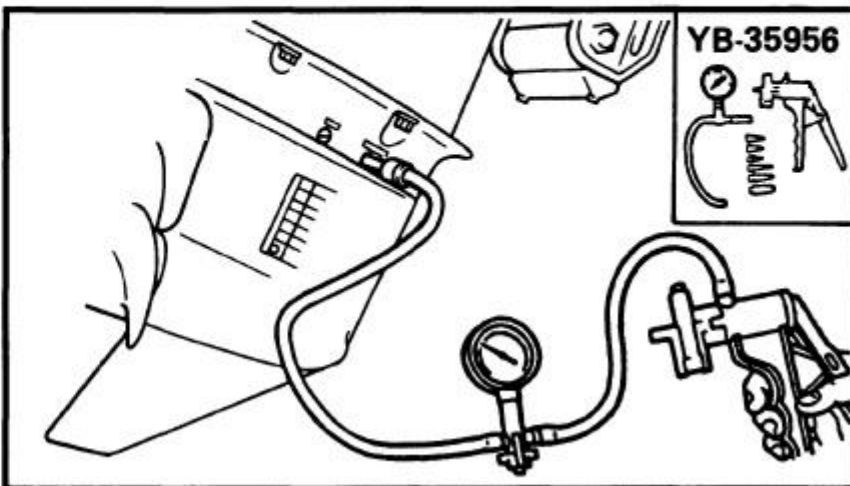

4) Install a new key in the shaft, and insert a new...

5) Grease the impeller, and pump housing, turning... then tighten the bolts...

165000-0

LOWER UNIT LEAKAGE

- 1) Tighten the gear oil-d... nect the tester to the...
- 2) Pump the tester, and... 100 kpa (1.0 kgf/cm²...
- 3) Check that the pressu... (1.0 kgf/cm² 14.2 psi)

NOTE: _____

If the pressure falls, the lea...

[DOWNLOAD HERE](#)

This manual covers 1997 Yamaha S115 HP outboards. The information has been compiled to provide the mechanic with an easy to read, handy reference that contains comprehensive explanation of all disassembly, repair, assembly and inspection operations. Each chapter provides exploded diagrams before each disassembly section for ease in identifying the correct disassembly and assembly procedures. The manual is completely bookmarked and searchable. It covers everything about the motor.s