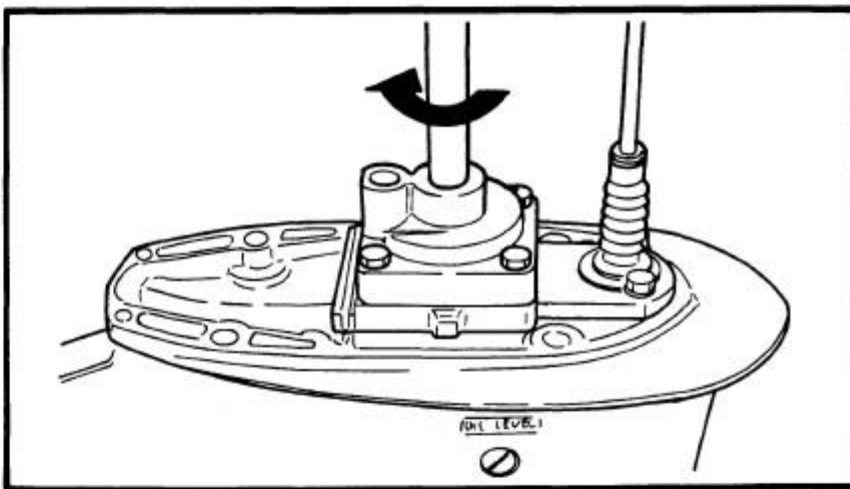

4) Install a new key in the shaft, and insert a new...

5) Grease the impeller, and pump housing, turning... then tighten the bolts...

165000-0

LOWER UNIT LEAKAGE

- 1) Tighten the gear oil-d... nect the tester to the...
- 2) Pump the tester, and... 100 kpa (1.0 kgf/cm²...
- 3) Check that the pressu... (1.0 kgf/cm² 14.2 psi)

NOTE: _____

If the pressure falls, the lea...

[DOWNLOAD HERE](#)

This manual covers 1997 Yamaha S115 HP outboards. The information has been compiled to provide the mechanic with an easy to read, handy reference that contains comprehensive explanation of all disassembly, repair, assembly and inspection operations. Each chapter provides exploded diagrams before each disassembly section for ease in identifying the correct disassembly and assembly procedures. The manual is completely bookmarked and searchable. It covers everything about the motor.s