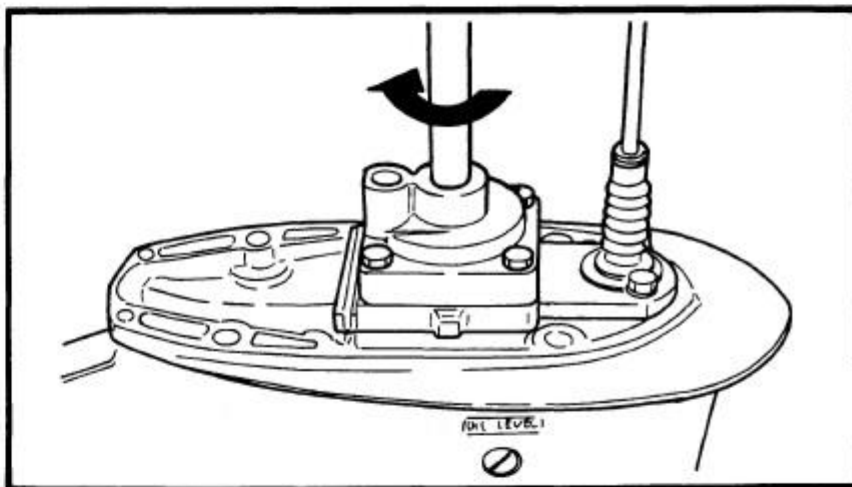

1994 Yamaha P200 Hp Outboard Service Repair Manual

/ 140 | - + | 125% | [Icons] | [Icons]

4) Install a new key in the shaft, and insert a new nut.

5) Grease the impeller, and pump housing, turning then tighten the bolts.

165000-0

LOWER UNIT LEAKAGE

- 1) Tighten the gear oil-d, nect the tester to the
- 2) Pump the tester, and 100 kpa (1.0 kgf/cm²)
- 3) Check that the pressure (1.0 kgf/cm² 14.2 psi)

NOTE: _____

If the pressure falls, the lea