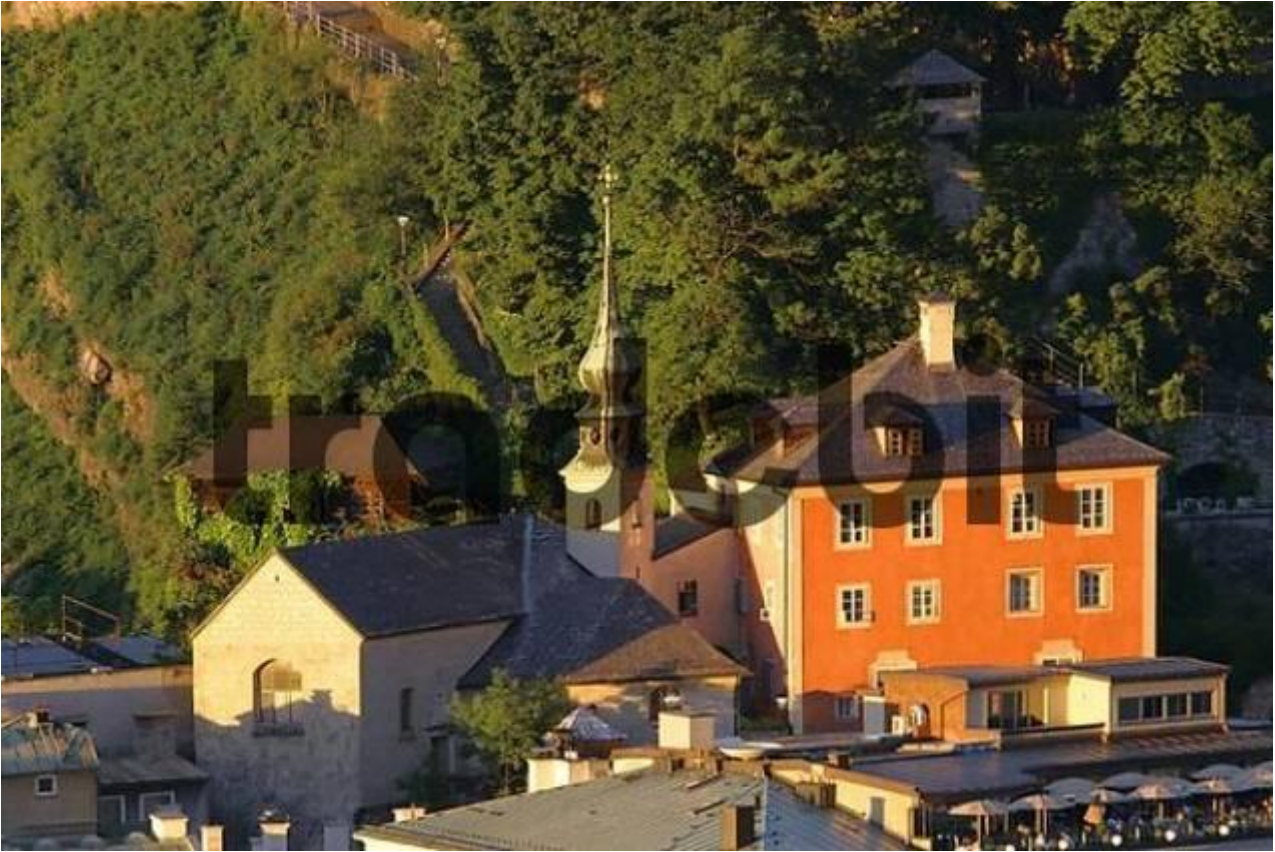

Church St Johann On The Imberg Town Of Salzburg Austria

[DOWNLOAD HERE](#)

Royalty free: church St Johann on the Imberg town of Salzburg Austria Author: Christian Handl Date: 2002-12-30 Maximum available size: 18.4 Mpix.(5256 x 3504 pix.) Lowest (724x469 pix.) resolution version: 85.- Euro (royalty free use on all media!) In cooperation with imagebroker.net Relevant keywords for this picture: Europe, Imberg, Johann, Salzburg, St, architecture, building, center, church, clouds, exterior, format, heritage, hill, historical, orange, outlook, site, structure, sun, tourism, town, travel, view, warm. Tags: sunset, christian handl

[DOWNLOAD HERE](#)

Similar manuals:

[Early Morning Light Over Brigham Plains Grand Staircase Escalante National Monument Utah USA](#)

[Shore Bank Of The Isar Near Vorderriss At The Karwendel Mountains Tyrol Austria](#)

[Cabin Barn In The Leutasch Valley Near Seefeld Tyrol Austria](#)

[Delapidated Cabin Barn In The Leutasch Valley Near Seefeld Tyrol Austria](#)

[Cabin Barn In The Leutasch Valley Near Seefeld Tyrol Austria](#)

[Cabin Barn In The Leutasch Valley Near Seefeld Tyrol Austria](#)

[Autumn Foliage On A Meadow Field In Leutasch Valley Near Seefeld Tyrol Austria](#)

[Autumn Foliage On A Meadow Field In Leutasch Valley Near Seefeld Tyrol Austria](#)