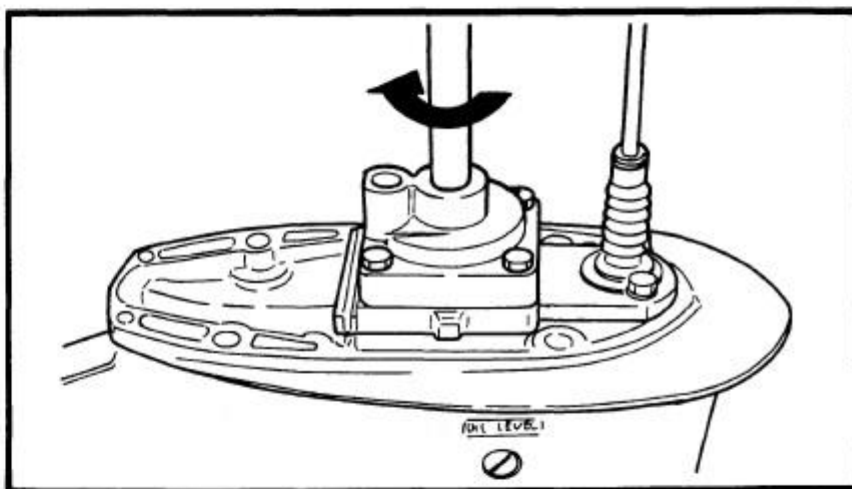

1990 Yamaha L130 Hp Outboard Service Repair Manual

4) Install a new key in the shaft, and insert a new

5) Grease the impeller, and pump housing, turning then tighten the bolts

165000-0

LOWER UNIT LEAKAGE

- 1) Tighten the gear oil-d
- 2) Pump the tester, and 100 kpa (1.0 kgf/cm²)
- 3) Check that the pressure (1.0 kgf/cm² 14.2 psi)

NOTE: _____

If the pressure falls, the lea

[DOWNLOAD HERE](#)

This manual covers 1990 Yamaha L130 HP outboards. The information has been compiled to provide the mechanic with an easy to read, handy reference that contains comprehensive explanation of all disassembly, repair, assembly and inspection operations. Each chapter provides exploded diagrams before each disassembly section for ease in identifying the correct disassembly and assembly procedures. The manual is completely bookmarked and searchable. It covers everything about the motor.