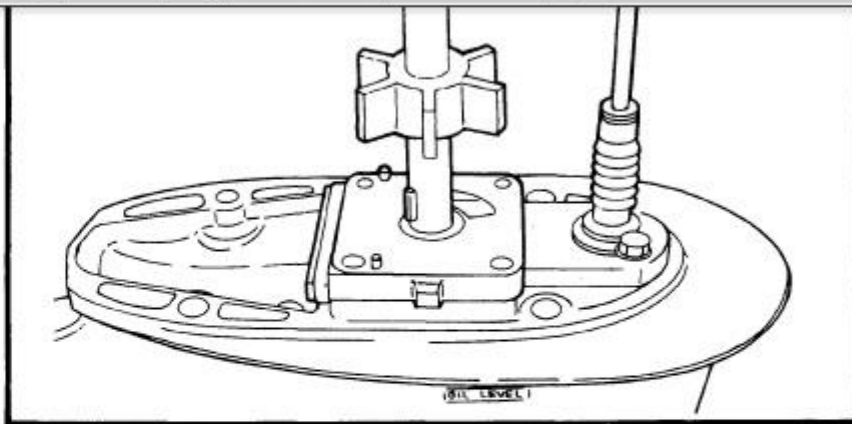

1990 Yamaha L130 Hp Outboard Service Repair Manual

4) Install a new key in the shaft, and insert a new

5) Grease the impeller, and pump housing, turning then tighten the bolts

165000-0

LOWER UNIT LEAKAGE

- 1) Tighten the gear oil-d
- 2) Pump the tester, and 100 kpa (1.0 kgf/cm²)
- 3) Check that the pressure (1.0 kgf/cm² 14.2 psi)

NOTE: _____

If the pressure falls, the lea

[DOWNLOAD HERE](#)

This manual covers 1990 Yamaha L130 HP outboards. The information has been compiled to provide the mechanic with an easy to read, handy reference that contains comprehensive explanation of all disassembly, repair, assembly and inspection operations. Each chapter provides exploded diagrams before each disassembly section for ease in identifying the correct disassembly and assembly procedures. The manual is completely bookmarked and searchable. It covers everything about the motor.