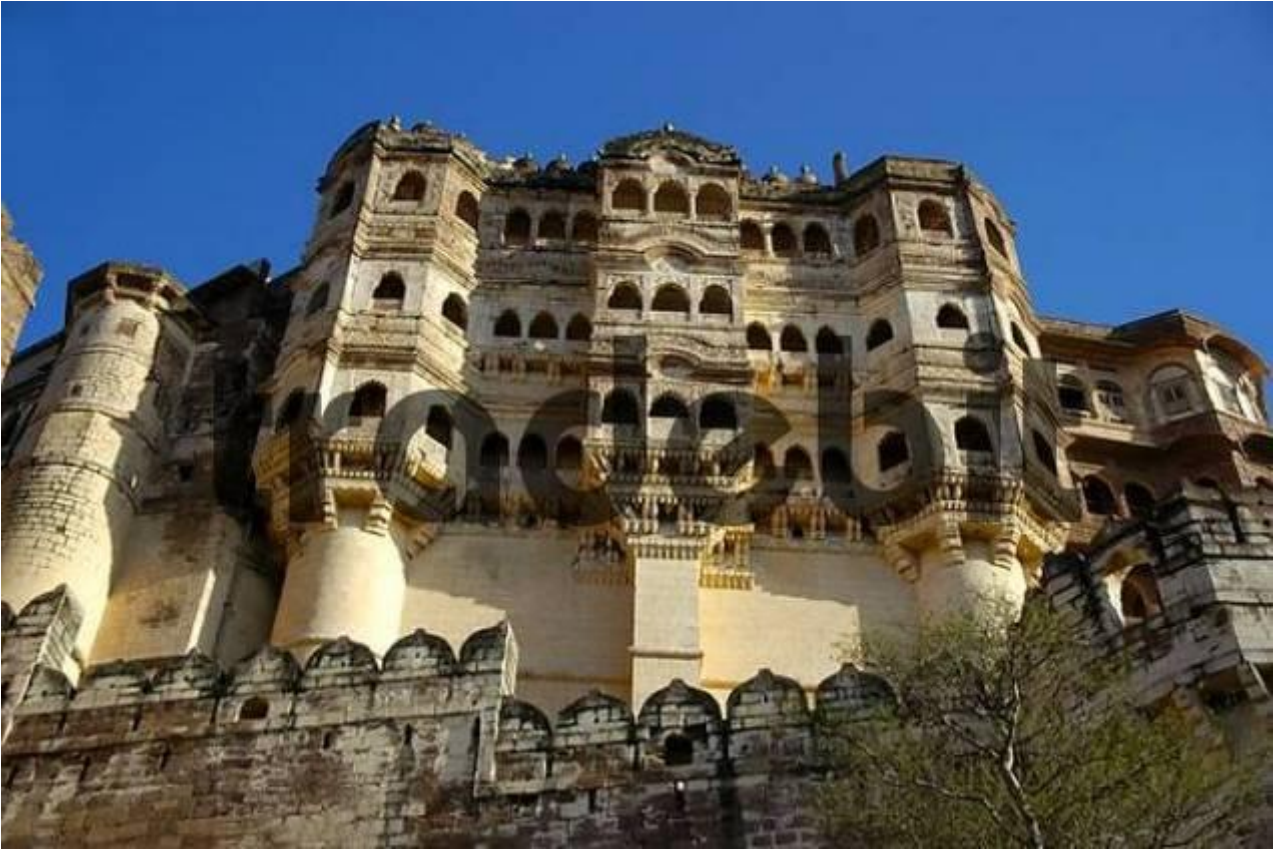

# View Up To Massive Walls Of Fort Meherangarh Jodhpur Rajasthan India

[DOWNLOAD HERE](#)

Photo Gallery: View up to massive walls of Fort Meherangarh Jodhpur Rajasthan India Author: Stefan  
Auth Date: 2005-03-05 Maximum available size: 18.2 Mpix.(5233 x 3480 pix.) Lowest (724x469 pix.)  
resolution version: 85.- Euro (royalty free use on all media!) In cooperation with imagebroker.net Relevant  
keywords for this picture: Fort, India, Indian, Jodhpur, Meherangarh, Third, View, World, below, building,  
castle, continent, fort, historical, journey, palace, perspective, sight, travel, wall. Tags: walls, stefan auth