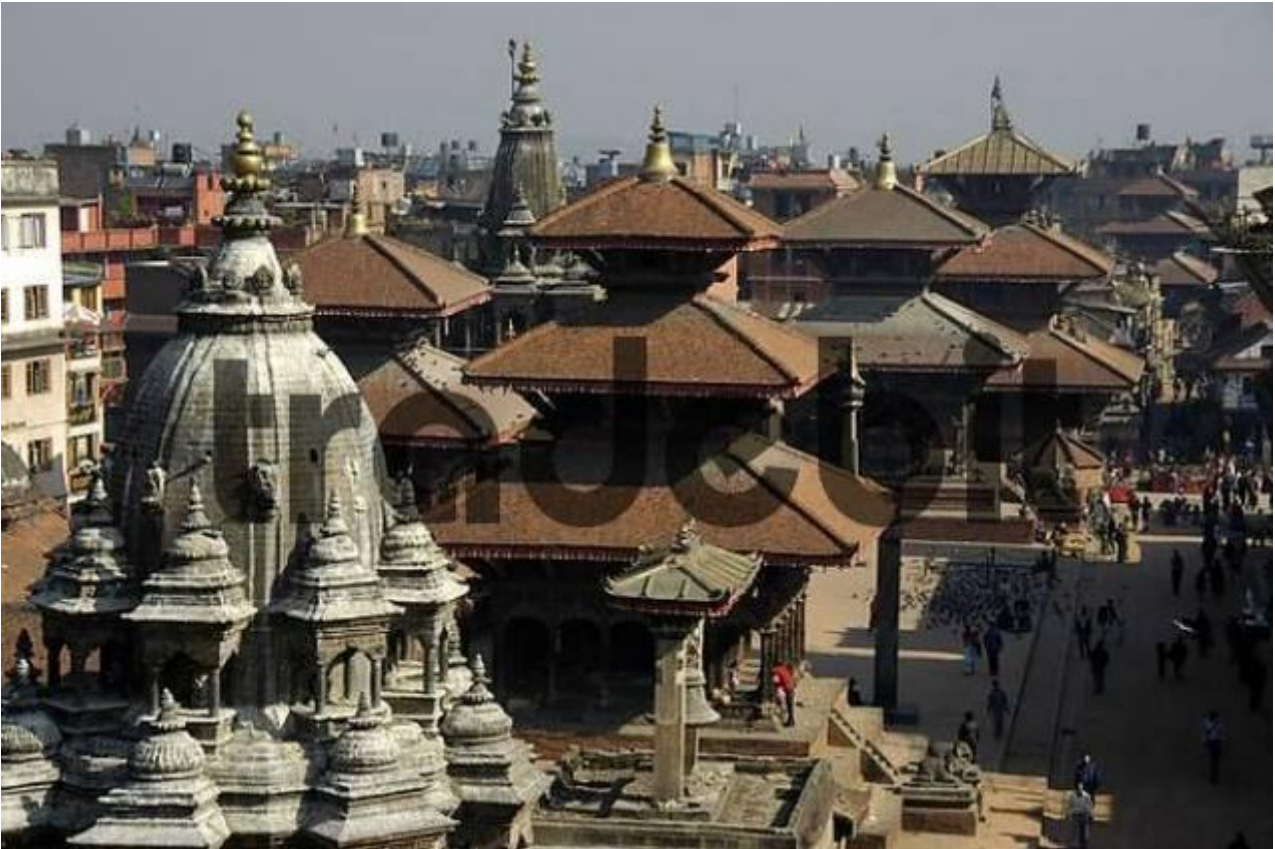

View Over The Roofs Of Temples Patan Kathmandu Nepal

[DOWNLOAD HERE](#)

Photos: View over the roofs of temples Patan Kathmandu Nepal Author: Stefan Auth Date: 2005-03-15

Maximum available size: 18.2 Mpix.(5233 x 3480 pix.) Lowest (724x469 pix.) resolution version: 85.- Euro

(royalty free use on all media!) In cooperation with imagebroker.net Relevant keywords for this picture:

Hindu, Hinduism, Kathmandu, Nepal, Nepali, Religion, UNESCO, View, architecture, building, city,