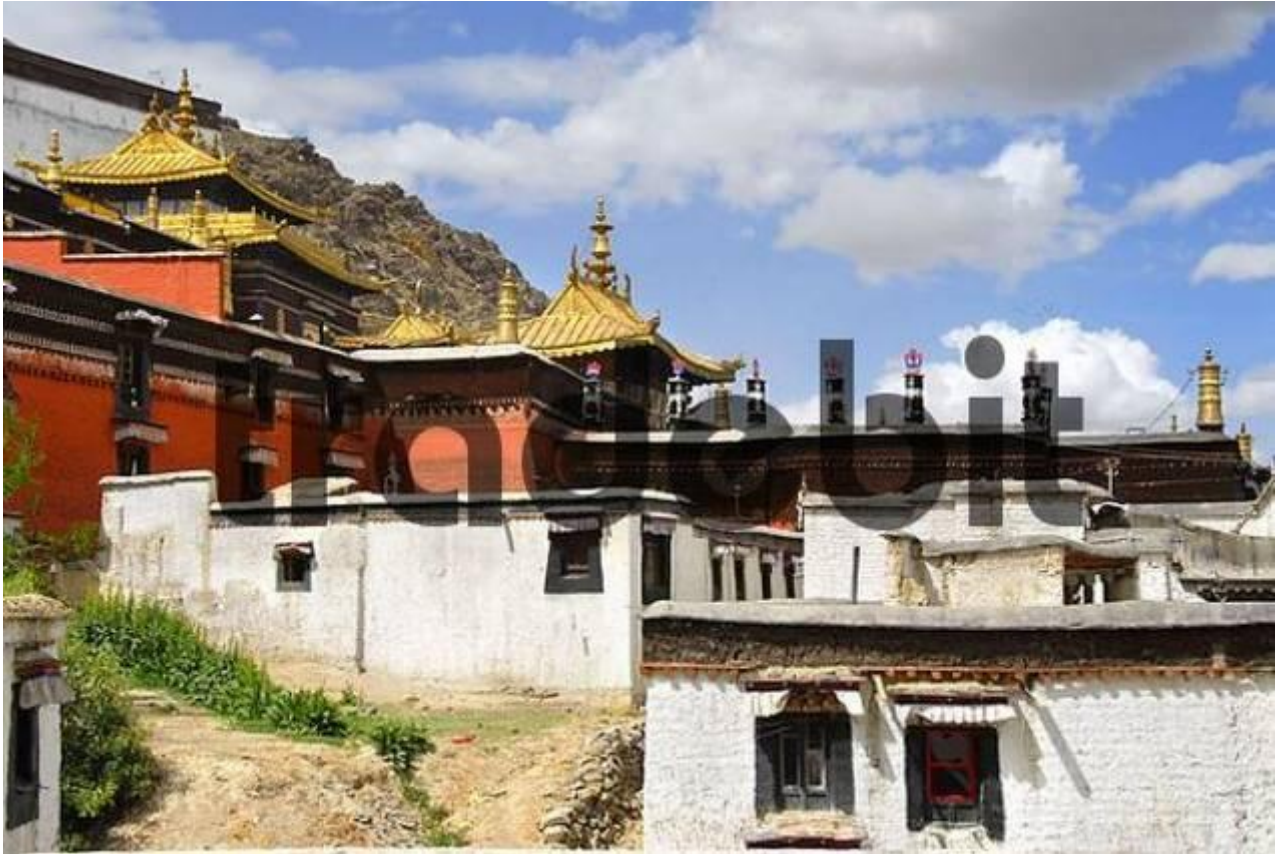

Palace Of The Panchen Lama Tashilhunpo Monastery Shigatsetibet China

[DOWNLOAD HERE](#)

Photography: Palace of the Panchen Lama Tashilhunpo Monastery ShigatseTibet China Author: Stefan
Auth Date: 2006-06-07 Maximum available size: 18 Mpix.(5188 x 3473 pix.) Lowest (724x469 pix.)
resolution version: 85.- Euro (royalty free use on all media!) In cooperation with imagebroker.net Relevant
keywords for this picture: Buddhism, Buddhist, China, Lama, Monastery, Panchen, Religion,
ShigatseTibet, Tashilhunpo, Tibet, belief, blue, building, buildings, creed, historical, monastery, religious,
sky, weather. Tags: stefan auth

[Linderhof Palace Bavaria Germany](#)

[Tourists On Stairs At Linderhof Palace Bavaria Germany](#)

[Linderhof Palace Bavaria Germany](#)

[Linderhof Palace Bavaria Germany](#)

[Linderhof Palace Bavaria Germany](#)