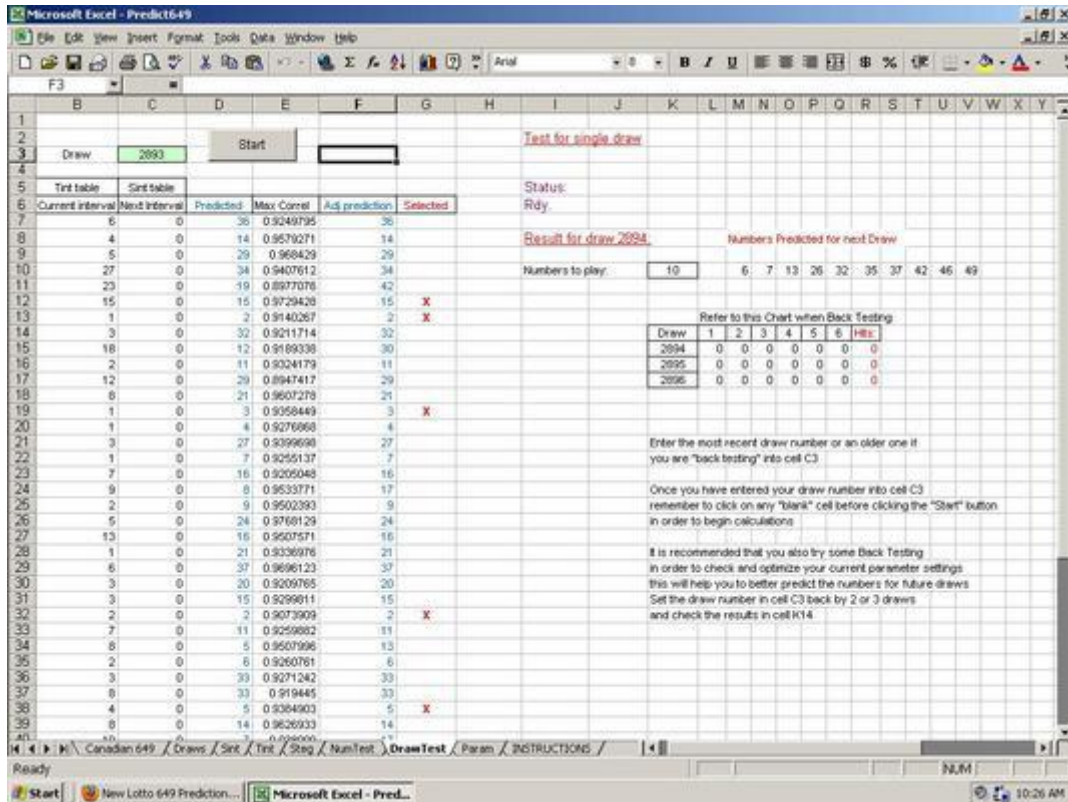

Predict Lotto 649 Winning Numbers - Excel Lottery Software

[DOWNLOAD HERE](#)

Lotto 649 Prediction Method (Excel Program File) This program is an easy to use lotto 6/49 prediction method that can increase the probability of selecting the winning numbers for the next draw. It is based on the intervals of the numbers. The number of draws between two appearances of the same number. As an example suppose the number 1 appears after 7 draws, we would write 7 as the first number of the sequence, and then the same number 1 plays again after another 10 draws, we would write 10 and so on. Using this method we can build the sequence of intervals for the number 1, it would look something like this: 7,10,30,3,10,7,5,2. The goal was to obtain a mathematical equation to build an intervals curve using a linear sequence of numbers that we already know, using these values we can calculate the best statistical fit along the curve using the interval numbers from the lottery. For example, using a linear sequence from our above sample for the number 1 you would have 1,2,3,4,5,6,7 then 1,2,3,4,5,6,7,8,9,10 and then 1,2,3,.....29,30 and so on. A lot of time was spent, analyzing the databases of the 6/49 lottery, searching for a suitable equation in order to reproduce all interval curves for the 49 numbers. The