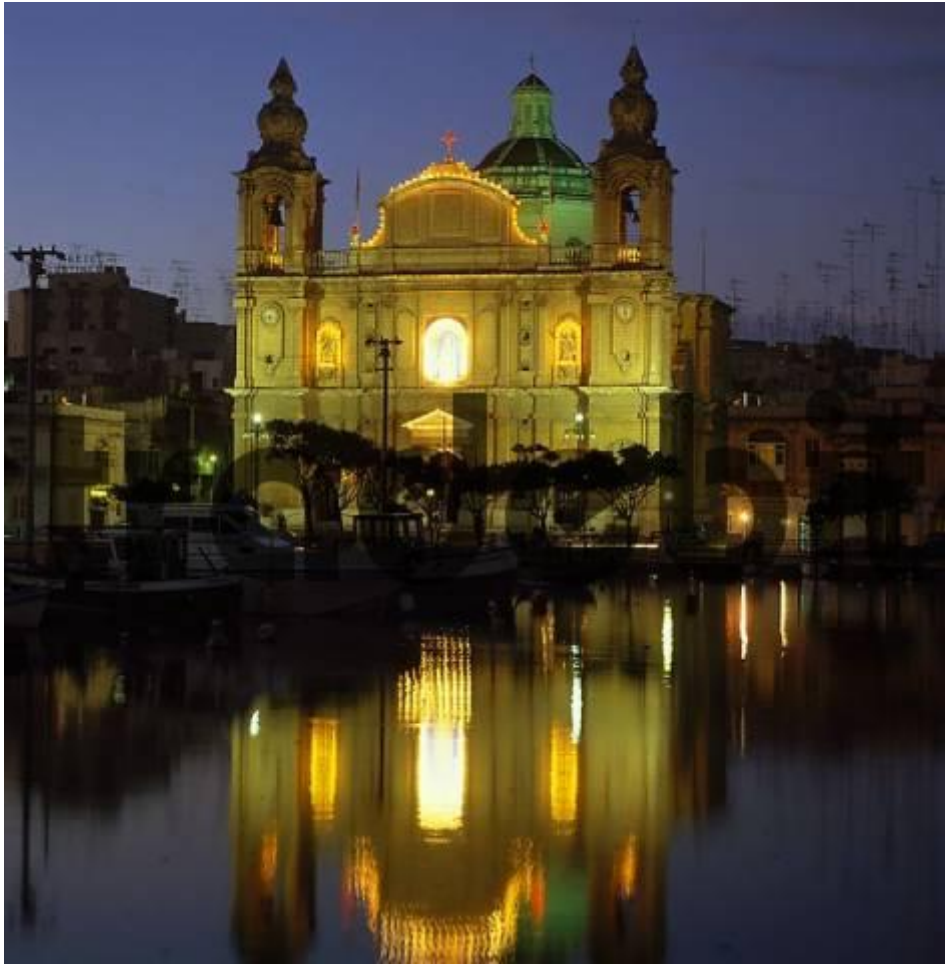

Malta Valletta Msida Creek Church St. Joseph

[DOWNLOAD HERE](#)

Photographie: Malta Valletta Msida Creek church St. Joseph Author: Bahnmueller Date: 2006-02-24
Maximum available size: 18.7 Mpix.(4290 x 4364 pix.) Lowest (724x469 pix.) resolution version: 85.- Euro
(royalty free use on all media!) In cooperation with imagebroker.net Relevant keywords for this picture:
Joseph, Malta, Msida, St, Valletta, church, deserted, evening, external, format, mirroring, mood, night,
nobody, one, outside, reflection, sea, square, towered. Tags: twin, bahnmueller

[DOWNLOAD HERE](#)

Similar manuals:

[Lower Calf Creek Falls Grand Staircase Escalante National Monument Utah USA](#)

[Cathedral Rocks And Oak Creek At Redrock Crossing Arizona USA](#)